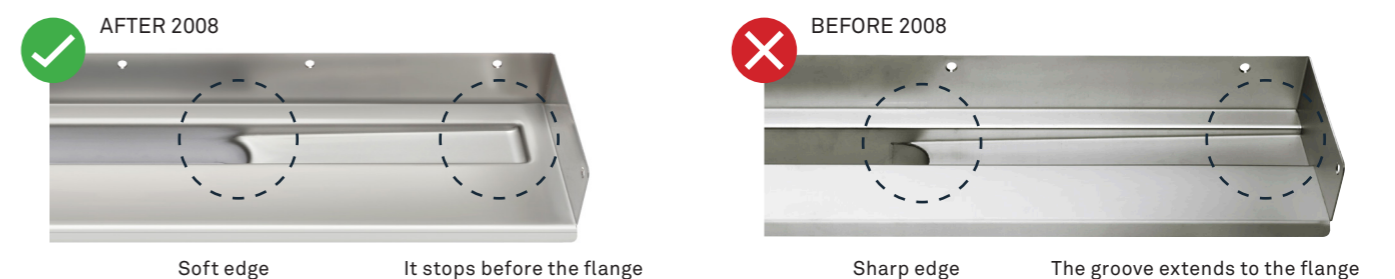

NEW! SELF-CLEANING WATER TRAP

The new water trap is self-cleaning and has a high capacity of 0.4–0.6 l/sec depending on the outlet unit used. So, it is more than sufficient for everyday needs, while effectively washing away hair, dirt and soap. The trap helps prevent potential causes of customer complaints.

Your customers avoid nuisance odour and they don't have to keep cleaning the trap all the time.

MARKING CLEARLY SHOWS THE DIRECTION OF INSTALLATION FOR THE TRAP

FITS IN ALL DRAIN UNITS AFTER 2008

NEW! 1820.0080

- Specially developed for Unidrain line drains
- High capacity of 0.4–0.6 l/s depending on the outlet unit used
- Easy to install: The protruding ends ensure that the trap sits completely level in the unit