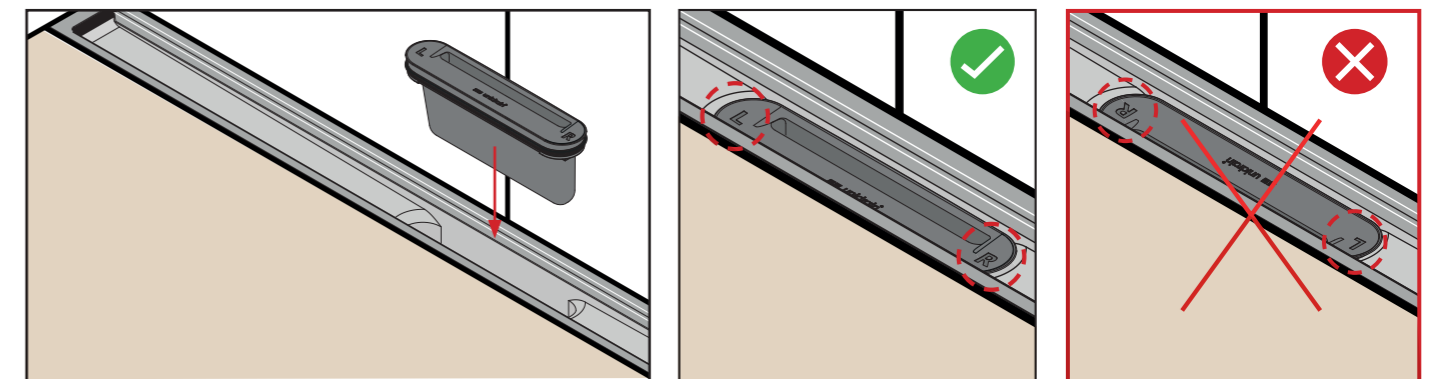

NEW! SELF-CLEANING WATER TRAP

The new water trap is self-cleaning and has a high capacity of 0.4–0.6 l/sec depending on the outlet unit used. So, it is more than sufficient for everyday needs, while effectively washing away hair, dirt and soap. The trap helps prevent potential causes of customer complaints.

Your customers avoid nuisance odour and they don't have to keep cleaning the trap all the time.

MARKING CLEARLY SHOWS THE DIRECTION OF INSTALLATION FOR THE TRAP

FITS IN ALL DRAIN UNITS AFTER 2008

NEW! 1820.0080

- Specially developed for Unidrain line drains
- High capacity of 0.4–0.6 l/s depending on the outlet unit used
- Easy to install: The protruding ends ensure that the trap sits completely level in the unit