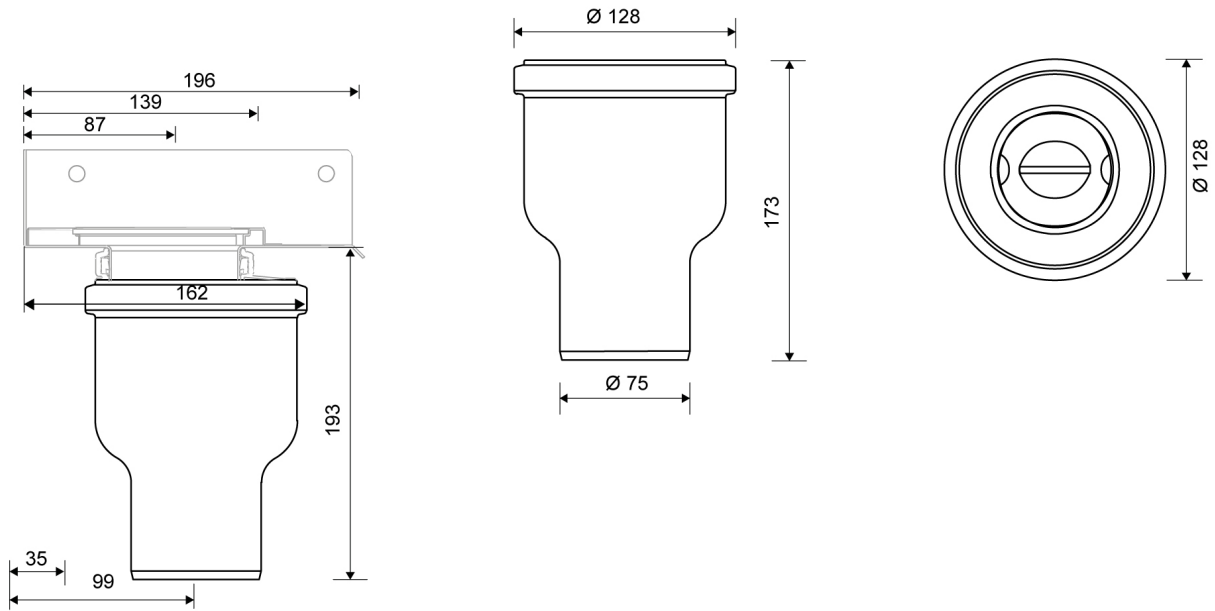

2412.0075

Line 2412.0075

Ø 75 mm horizontal drain

With water trap that can be removed and separated for cleaning

Specifications

ITEM NUMBER 2412.0075	GTIN NUMBER 5707692006628	WEIGHT INCLUDING PACKAGING 500 g
WEIGHT EXCLUDING PACKAGING 400 g	MATERIAL Plastic PP	USAGE Corner drain
BARRIER With	GASKET EPDM	CAPACITY 1.0 l/s
SIDE INLET Without	CONSTRUCTION HEIGHT (CORNER) 193 mm	FITS DRAIN UNIT 2011.0200