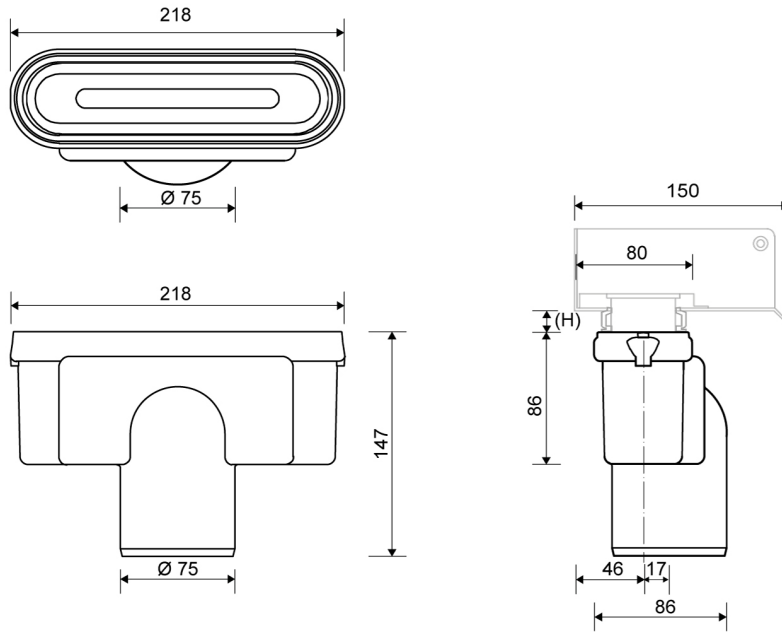

# 1412.0075

Line 1412.0075

Ø 75 mm vertical drain

The water trap can be removed and separated for cleaning.

## Specifications

ITEM NUMBER 1412.0075	GTIN NUMBER 5707692007984	WEIGHT INCLUDING PACKAGING 526 g
WEIGHT EXCLUDING PACKAGING 335 g	MATERIAL Plastic (PP)	USAGE Line drain
BARRIER With	GASKET EPDM	CAPACITY 1.5 l/s
SIDE INLET Without	FITS DRAIN UNIT 1001, 1002, 1003, 1004, 1100, 3002, 3004, 5002, 5003	

### FITTING HEIGHTS - LINE FAUCETS 1001, 1002, 1003, 1004

Ø	Outlet direction	300	600	700	800	900	1000	1200
Ø 75 mm	Vertical	158 mm		163 mm	164 mm	165 mm	166 mm	168 mm

**1412.0075**

Products