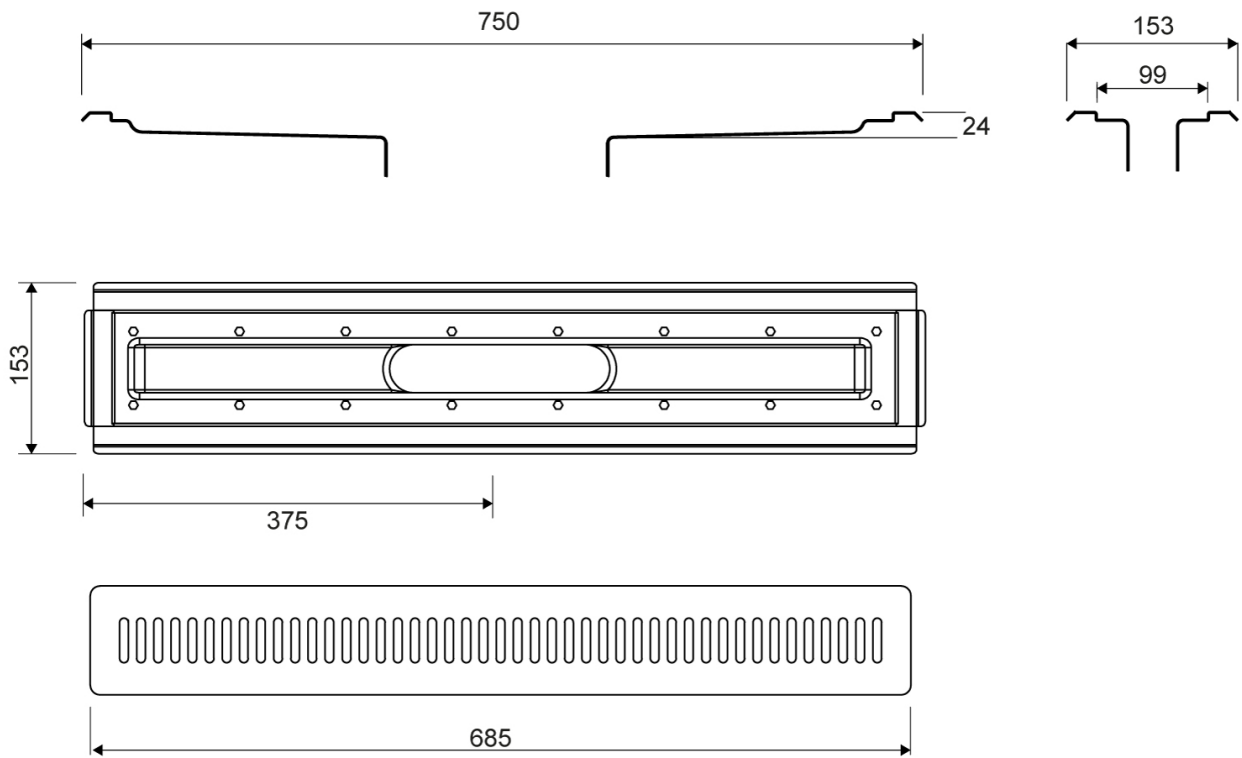

# 4004.0700

Vinyl set 4004

For shower cubicle with no fixed walls

The vinyl set comprises a magnetic fitting, frame and grating

## Specifications

<b>ITEM NUMBER</b> 4004.0700	<b>GTIN NUMBER</b> 5707692009599	<b>USAGE</b> Linear drain
<b>CENTER</b> 375 mm	<b>HEIGHT (H)</b> 24 mm	<b>LENGTH MODEL</b> 700 mm
<b>GRATING</b> 685 mm		