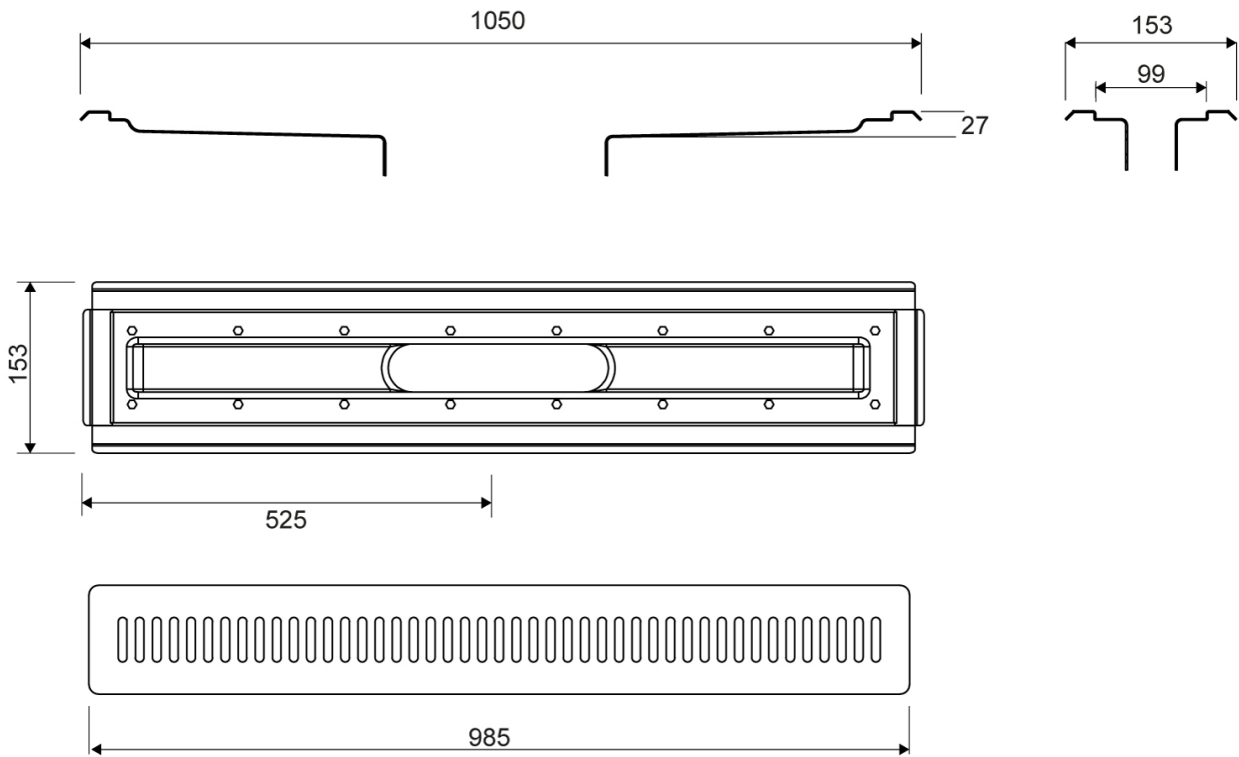

4004.1000

Vinyl set 4004

For shower cubicle with no fixed walls

The vinyl set comprises a magnetic fitting, frame and grating

Specifications

ITEM NUMBER 4004.1000	GTIN NUMBER 5707692009629	USAGE Linear drain
CENTER 525 mm	HEIGHT (H) 27 mm	LENGTH MODEL 1000 mm
GRATING 985 mm		