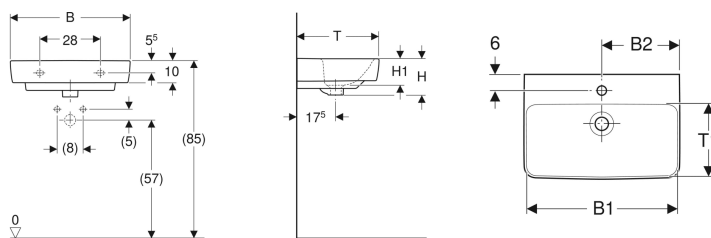

Geberit Selnova Compact washbasin

Example image

- Can be combined with half pedestal

Application purposes

- Suitable for installation in small bathrooms and guest WCs

Characteristics

- Can be installed with a washbasin cabinet

Technical data

Product material

Vitreous china

Art. no.	Colour / surface	Tap hole	Overflow	B	B1	B2	Cabinet width	H	T
501.890.00.7	white	centred	visible	65 cm	63 cm	32.5 cm	59.7 cm	17.5 cm	40 cm
501.892.00.7	white	without	visible	65 cm	63 cm	32.5 cm	59.7 cm	17.5 cm	40 cm
501.512.00.7	white	centred	visible	60 cm	54 cm	30 cm	55 cm	17 cm	37 cm
501.510.00.7	white	centred	visible	55 cm	49 cm	27.5 cm	50 cm	17 cm	37 cm
501.511.00.7	white	centred	visible	60 cm	54 cm	30 cm	55 cm	17 cm	37 cm
501.509.00.6	white	centred	visible	55 cm	49 cm	27.5 cm	50 cm	17 cm	37 cm

Accessories

- Geberit bottle trap with dip tube for washbasin, connector BSP, horizontal or vertical outlet
- Geberit bottle trap with dip tube for washbasin, space-saving model, horizontal outlet
- Geberit waste outlet with free outlet and valve cover
- Geberit fastening material for washbasin