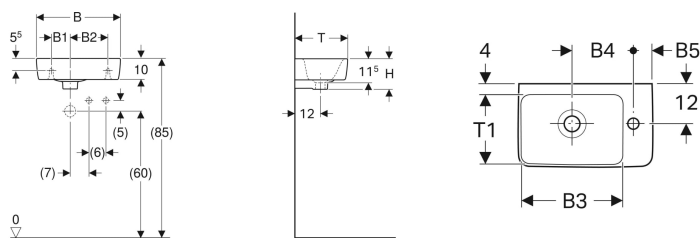

Geberit Selnova Compact handrinse basin, small projection

Example image

- Can be installed with a washbasin cabinet

Application purposes

- Suitable for installation in small bathrooms and guest WCs

Characteristics

- Asymmetrical

Technical data

Product material

Vitreous china

| Art. no. | Colour / surface | Tap hole | Overflow | Shelf space | B | B1 | B2 | B3 | B4 | B5 | H | T | T1 |
|--------------|------------------|----------|----------|-------------|-------|-------|-------|---------|---------|--------|-------|-------|---------|
| 501.517.00.7 | white | right | visible | without | 40 cm | 10 cm | 17 cm | 26.5 cm | 18.5 cm | 5.5 cm | 15 cm | 25 cm | 18.5 cm |
| 501.518.00.7 | white | left | visible | without | 40 cm | 10 cm | 17 cm | 26.5 cm | 18.5 cm | 5.5 cm | 15 cm | 25 cm | 18.5 cm |
| 501.513.00.7 | white | right | visible | without | 50 cm | 10 cm | 26 cm | 28 cm | 20 cm | 13 cm | 15 cm | 25 cm | 18 cm |
| 501.506.00.7 | white | left | visible | without | 50 cm | 10 cm | 26 cm | 28 cm | 20 cm | 13 cm | 15 cm | 25 cm | 18 cm |

Accessories

- Geberit bottle trap with dip tube for washbasin, connector BSP, horizontal or vertical outlet
- Geberit bottle trap with dip tube for washbasin, space-saving model, horizontal outlet
- Geberit waste outlet with free outlet and valve cover
- Geberit fastening material for washbasin