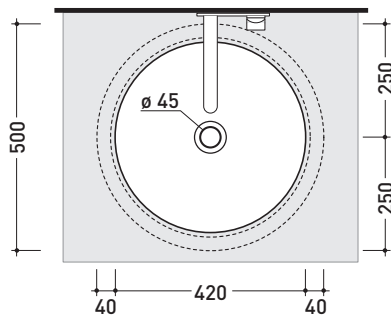

design L+R PALOMBA

1997

5057 Twin Set 42

Under-counter basin 42 cm

• WITH OVERFLOW • WITHOUT TAP LEDGE

Complements: **Line taps basin:** ONE - NOKÈ - FOLD - X1
Line accessories: TWO - HOOP - NOKÈ - FOLD

Technical accessories: **Chrome siphon (SIFL/CR) - Telescopic chrome siphon (SIFL066)**
Stop & Go drain (PLSG)
Ceramic Stop&Go drain (PLCE)
Two piece set chrome tap filters (RF026)

Package dim. 44 x 20 x 44 cm | Weight 10 kg | Pz. Pallet n° 24

CE UNI EN 14688 - CL20 Dop-No14688

vista zenitale / zenital view

foro consigliato sul piano ø 420
 suggested hole on the top ø 420

vista frontale / frontal view

sezione longitudinale / section

sizes in mm

Please consider a 2% tolerance on indicated measurements

CERAMIC: glossy finish

matt finish