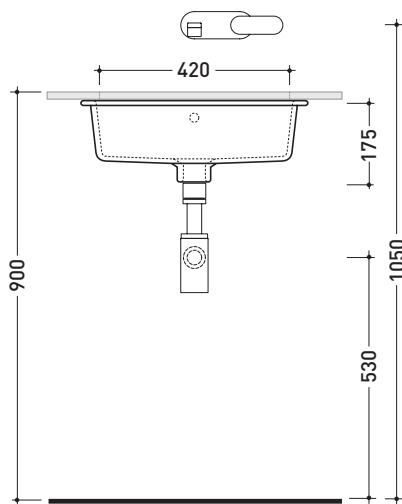

design L+R PALOMBA

1997

5057 Twin Set 42

Under-counter basin 42 cm

• WITH OVERFLOW • WITHOUT TAP LEDGE

Complements: **Line taps basin:** ONE - NOKÈ - FOLD - X1
Line accessories: TWO - HOOP - NOKÈ - FOLD

Technical accessories: **Chrome siphon (SIFL/CR) - Telescopic chrome siphon (SIFL066)**
Stop & Go drain (PLSG)
Ceramic Stop&Go drain (PLCE)
Two piece set chrome tap filters (RF026)

Package dim. 44 x 20 x 44 cm | Weight 10 kg | Pz. Pallet n° 24

CE UNI EN 14688 - CL20 Dop-No14688

vista zenitale / zenital view

foro consigliato sul piano ø 420
 suggested hole on the top ø 420

vista frontale / frontal view

sezione longitudinale / section

sizes in mm

Please consider a 2% tolerance on indicated measurements

CERAMIC: glossy finish

matt finish