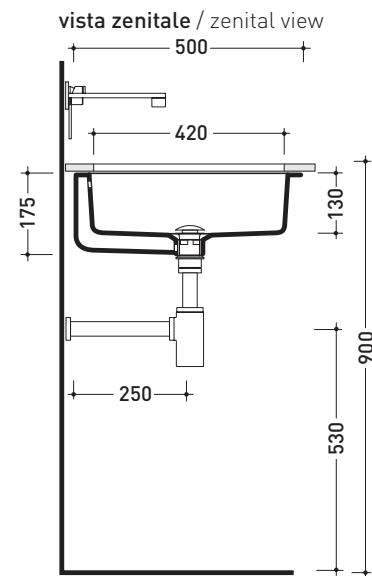

design L+R PALOMBA

1997

5057 Twin Set 42

Under-counter basin 42 cm

• WITH OVERFLOW • WITHOUT TAP LEDGE

Complements: **Line taps basin:** ONE - NOKÈ - FOLD - X1
Line accessories: TWO - HOOP - NOKÈ - FOLD

Technical accessories: **Chrome siphon (SIFL/CR) - Telescopic chrome siphon (SIFL066)**
Stop & Go drain (PLSG)
Ceramic Stop&Go drain (PLCE)
Two piece set chrome tap filters (RF026)

Package dim. 44 x 20 x 44 cm | Weight 10 kg | Pz. Pallet n° 24

CE UNI EN 14688 - CL20 Dop-No14688

vista zenitale / zenital view

foro consigliato sul piano ø 420
 suggested hole on the top ø 420

vista frontale / frontal view

sezione longitudinale / section

sizes in mm

Please consider a 2% tolerance on indicated measurements

CERAMIC: glossy finish

matt finish