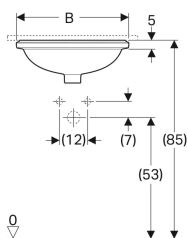

Geberit VariForm under-countertop washbasin, oval

Example image

Application purposes

- For mounting on washtops from below

Characteristics

- Oval

Scope of delivery

- Fastening material

- Easy to mount thanks to provided cut-out template

Technical data

Product material | Vitreous china

- Template

| Art. no. | Colour / surface | Tap hole | Overflow | B | B1 | H | T | T1 | T2 |
|--------------|------------------|----------|----------|---------|-------|-------|-------|-------|---------|
| 500.748.01.2 | white | without | visible | 49.5 cm | 42 cm | 18 cm | 42 cm | 33 cm | 21.5 cm |
| 500.750.01.2 | * white | without | without | 49.5 cm | 42 cm | 18 cm | 42 cm | 33 cm | 21.5 cm |
| 500.752.01.2 | white | without | visible | 56 cm | 50 cm | 18 cm | 46 cm | 40 cm | 23 cm |
| 500.754.01.2 | * white | without | without | 56 cm | 50 cm | 18 cm | 46 cm | 40 cm | 23 cm |