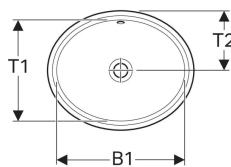

Geberit VariForm under-countertop washbasin, oval

Example image

Application purposes

- For mounting on washtops from below

Characteristics

- Oval

Scope of delivery

- Fastening material

- Easy to mount thanks to provided cut-out template

Technical data

Product material | Vitreous china

- Template

| Art. no. | Colour / surface | Tap hole | Overflow | B | B1 | H | T | T1 | T2 |
|--------------|------------------|----------|----------|---------|-------|-------|-------|-------|---------|
| 500.748.01.2 | white | without | visible | 49.5 cm | 42 cm | 18 cm | 42 cm | 33 cm | 21.5 cm |
| 500.750.01.2 | * white | without | without | 49.5 cm | 42 cm | 18 cm | 42 cm | 33 cm | 21.5 cm |
| 500.752.01.2 | white | without | visible | 56 cm | 50 cm | 18 cm | 46 cm | 40 cm | 23 cm |
| 500.754.01.2 | * white | without | without | 56 cm | 50 cm | 18 cm | 46 cm | 40 cm | 23 cm |