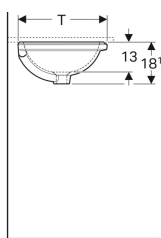

Geberit VariForm under-countertop washbasin, oval

Example image

Application purposes

- For mounting on washtops from below

Characteristics

- Oval

Scope of delivery

- Fastening material

- Easy to mount thanks to provided cut-out template

Technical data

Product material | Vitreous china

- Template

| Art. no. | Colour / surface | Tap hole | Overflow | B | B1 | H | T | T1 | T2 |
|--------------|------------------|----------|----------|---------|-------|-------|-------|-------|---------|
| 500.748.01.2 | white | without | visible | 49.5 cm | 42 cm | 18 cm | 42 cm | 33 cm | 21.5 cm |
| 500.750.01.2 | * white | without | without | 49.5 cm | 42 cm | 18 cm | 42 cm | 33 cm | 21.5 cm |
| 500.752.01.2 | white | without | visible | 56 cm | 50 cm | 18 cm | 46 cm | 40 cm | 23 cm |
| 500.754.01.2 | * white | without | without | 56 cm | 50 cm | 18 cm | 46 cm | 40 cm | 23 cm |