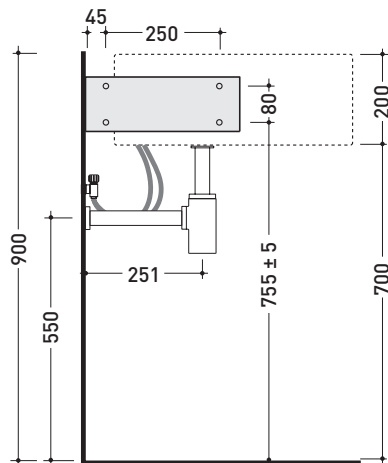

Package dim. basin	55 x 22,5 x 55 cm	Weight 19,5 kg	Pz. Palet n° 18
Package dim. bracket	38 x 15 x 8 cm	Weight 2,4 kg	Pz. Palet n° -

UNI EN 14688 - CL20 Dop-No14688

staffa di fissaggio
fixing bracket

sizes in mm

CERAMIC: glossy finish

white

Please consider a 2% tolerance on indicated measurements

design L+R PALOMBA

1997

5050/S + TS02/52 Twin Set 52

Wall hung single-hole basin 52 cm + corner bracket for wall fixing

• WITH OVERFLOW • WITH TAP LEDGE

Package dim. basin	55 x 22,5 x 55 cm	Weight 19,5 kg	Pz. Pallet n° 18
Package dim. bracket	35 x 34 x 14 cm	Weight 5,5 kg	Pz. Pallet n° -

UNI EN 14688 - CL20 Dop-No14688

vista zenitale / zenital view

vista frontale fissaggio staffa
fixing bracket frontal view

staffa di fissaggio
fixing bracket

vista laterale
lateral view

sizes in mm

CERAMIC: glossy finish

white

Please consider a 2% tolerance on indicated measurements