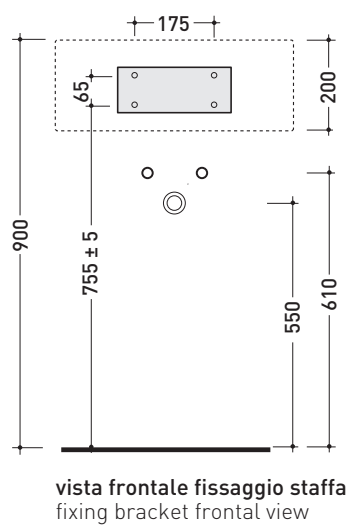

Wall hung single-hole basin 52 cm + wall fixing bracket

• WITH OVERFLOW • WITH TAP LEDGE

Complements: **Line taps basin:** ONE - NOKÈ - FOLD - X1
Line accessories: TWO - HOOP - NOKÈ - FOLD

Technical accessories: **Chrome siphon (SIFL/CR) - Telescopic chrome siphon (SIFL066)**
Stop & Go drain (PLSG)
Ceramic Stop&Go drain (PLCE)
Two piece set chrome tap filters (RF026)

Package dim. basin	55 x 22,5 x 55 cm	Weight 19,5 kg	Pz. Palet n° 18
Package dim. bracket	38 x 15 x 8 cm	Weight 2,4 kg	Pz. Palet n° -

UNI EN 14688 - CL20 Dop-No14688

staffa di fissaggio
fixing bracket

sizes in mm

CERAMIC: glossy finish

white

Please consider a 2% tolerance on indicated measurements

design L+R PALOMBA

1997

5050/S + TS02/52 Twin Set 52

Wall hung single-hole basin 52 cm + corner bracket for wall fixing

• WITH OVERFLOW • WITH TAP LEDGE

staffa di fissaggio
fixing bracket

vista laterale
lateral view

sizes in mm

CERAMIC: glossy finish

white

Please consider a 2% tolerance on indicated measurements