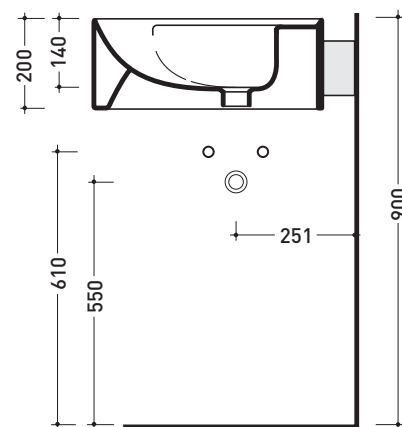

Package dim. basin	55 x 22,5 x 55 cm	Weight 19,5 kg	Pz. Palet n° 18
Package dim. bracket	38 x 15 x 8 cm	Weight 2,4 kg	Pz. Palet n° -

UNI EN 14688 - CL20 Dop-No14688

staffa di fissaggio
fixing bracket

sizes in mm

CERAMIC: glossy finish

white

Please consider a 2% tolerance on indicated measurements

design L+R PALOMBA

1997

5050/S + TS02/52 Twin Set 52

Wall hung single-hole basin 52 cm + corner bracket for wall fixing

• WITH OVERFLOW • WITH TAP LEDGE

Package dim. basin	55 x 22,5 x 55 cm	Weight 19,5 kg	Pz. Pallet n° 18
Package dim. bracket	35 x 34 x 14 cm	Weight 5,5 kg	Pz. Pallet n° -

UNI EN 14688 - CL20 Dop-No14688

vista zenitale / zenital view

vista frontale fissaggio staffa
fixing bracket frontal view

staffa di fissaggio
fixing bracket

vista laterale
lateral view

sizes in mm

CERAMIC: glossy finish

white

Please consider a 2% tolerance on indicated measurements