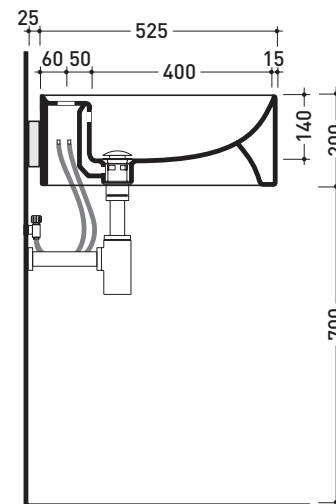

Wall hung single-hole basin 52 cm + wall fixing bracket

• WITH OVERFLOW • WITH TAP LEDGE

Complements: **Line taps basin:** ONE - NOKÈ - FOLD - X1
Line accessories: TWO - HOOP - NOKÈ - FOLD

Technical accessories: **Chrome siphon (SIFL/CR) - Telescopic chrome siphon (SIFL066)**
Stop & Go drain (PLSG)
Ceramic Stop&Go drain (PLCE)
Two piece set chrome tap filters (RF026)

Package dim. basin	55 x 22,5 x 55 cm	Weight 19,5 kg	Pz. Palet n° 18
Package dim. bracket	38 x 15 x 8 cm	Weight 2,4 kg	Pz. Palet n° -

UNI EN 14688 - CL20 Dop-No14688

staffa di fissaggio
fixing bracket

sizes in mm

CERAMIC: glossy finish

white

Please consider a 2% tolerance on indicated measurements

design L+R PALOMBA

1997

5050/S + TS02/52 Twin Set 52

Wall hung single-hole basin 52 cm + corner bracket for wall fixing

• WITH OVERFLOW • WITH TAP LEDGE

Package dim. basin	55 x 22,5 x 55 cm	Weight 19,5 kg	Pz. Pallet n° 18
Package dim. bracket	35 x 34 x 14 cm	Weight 5,5 kg	Pz. Pallet n° -

UNI EN 14688 - CL20 Dop-No14688

vista zenitale / zenital view

vista frontale fissaggio staffa
fixing bracket frontal view