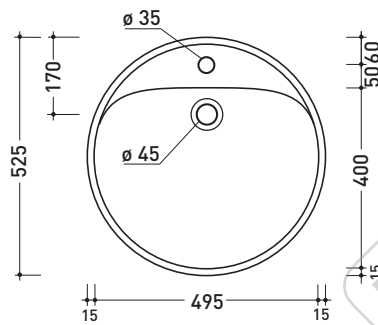

design L+R PALOMBA

1997

5050/A Twin Set 52

Countertop single-hole basin 52 cm

• WITH OVERFLOW • WITH TAP LEDGE

Complements: **Line taps basin:** ONE - NOKÈ - FOLD - X1
Line accessories: TWO - HOOP - NOKÈ - FOLD

Technical accessories: **Chrome siphon (SIFL/CR) - Telescopic chrome siphon (SIFL066)**
Stop&Go drain (PLSG)
Ceramic Stop&Go drain (PLCE)
Two piece set chrome tap filters (RF026)

Package dim. 55 x 22,5 x 55 cm | Weight 20,5 kg | Pz. Pallet n° 18

UNI EN 14688 - CL20 Dop-No14688

vista zenitale / zenital view

foro consigliato sul piano $\varnothing$ 180
suggested hole on the top $\varnothing$ 180