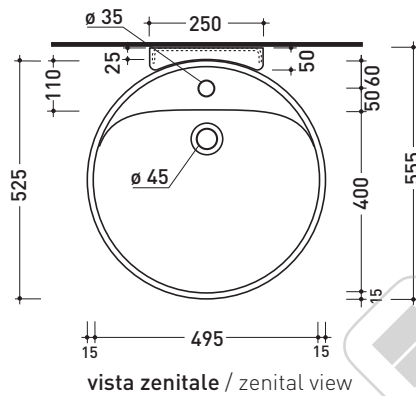

sezione longitudinale / section

sizes in mm

CERAMIC: glossy finish

white

Please consider a 2% tolerance on indicated measurements

design L+R PALOMBA

1997

5050/S + TS01/52 Twin Set 52

Wall hung single-hole basin 52 cm + wall fixing bracket

• WITH OVERFLOW • WITH TAP LEDGE

Complements: **Line taps basin:** ONE - NOKÈ - FOLD - X1
Line accessories: TWO - HOOP - NOKÈ - FOLD

Technical accessories: **Chrome siphon (SIFL/CR) - Telescopic chrome siphon (SIFL066)**
Stop & Go drain (PLSG)
Ceramic Stop&Go drain (PLCE)
Two piece set chrome tap filters (RF026)

Package dim. basin	55 x 22,5 x 55 cm	Weight 19,5 kg	Pz. Palet n° 18
Package dim. bracket	38 x 15 x 8 cm	Weight 2,4 kg	Pz. Palet n° -

UNI EN 14688 - CL20 Dop-No14688

staffa di fissaggio
fixing bracket

sizes in mm

staffa di fissaggio
fixing bracket

vista laterale
lateral view

sizes in mm

CERAMIC: glossy finish

white

Please consider a 2% tolerance on indicated measurements