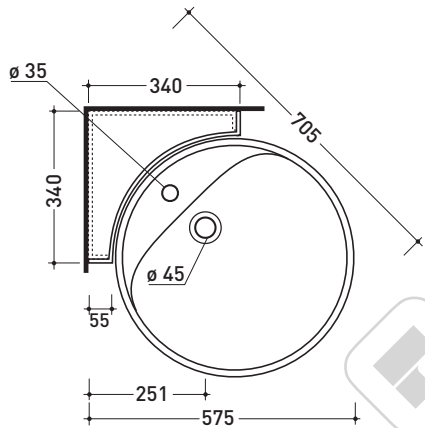

Package dim. basin	55 x 22,5 x 55 cm	Weight 19,5 kg	Pz. Palet n° 18
Package dim. bracket	38 x 15 x 8 cm	Weight 2,4 kg	Pz. Palet n° -

UNI EN 14688 - CL20 Dop-No14688

staffa di fissaggio
fixing bracket

sizes in mm

CERAMIC: glossy finish

white

Please consider a 2% tolerance on indicated measurements

design L+R PALOMBA

1997

5050/S + TS02/52 Twin Set 52

Wall hung single-hole basin 52 cm + corner bracket for wall fixing

• WITH OVERFLOW • WITH TAP LEDGE

Package dim. basin	55 x 22,5 x 55 cm	Weight 19,5 kg	Pz. Pallet n° 18
Package dim. bracket	35 x 34 x 14 cm	Weight 5,5 kg	Pz. Pallet n° -

UNI EN 14688 - CL20 Dop-No14688

vista zenitale / zenital view

vista frontale fissaggio staffa
fixing bracket frontal view

staffa di fissaggio
fixing bracket

vista laterale
lateral view

sizes in mm

CERAMIC: glossy finish

white

Please consider a 2% tolerance on indicated measurements