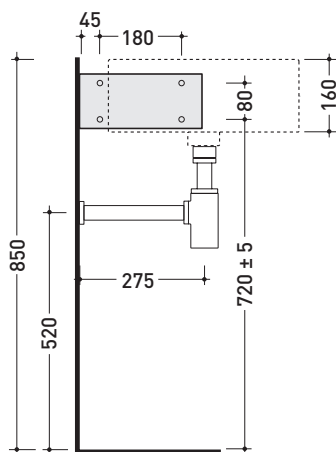

Package dim. 44 x 20 x 45 cm | Weight 13 kg | Pz. Pallet n° 30

UNI EN 14688 - CL20 Dop-No14688

WHILE STOCKS LAST

vista zenitale / zenital view

vista zenitale / zenital view

vista frontale / frontal view

sezione longitudinale / section

## TW42S + TS02/42 Twin Set Slim 42

Wall hung single-hole basin 42 cm + corner bracket for wall fixing

•WITH OVERFLOW •WITH TAP LEDGE

Complements: **Line taps basin:** ONE - NOKÈ - FOLD - X1  
**Line accessories:** TWO - HOOP - NOKÈ - FOLD

Package dim. bracket: 29 x 29 x 13 cm Weight 4,4 kg Pz. Pallet n° -

CE UNI EN 14688 - CL20 Dop-No14688

vista zenitale / zenital view

staffa di fissaggio  
fixing bracket

vista frontale fissaggio staffa  
fixing bracket frontal view

sezione longitudinale / section

sizes in mm

Please consider a 2% tolerance on indicated measurements

CERAMIC: glossy finish

white black

mat finish

milky white lava grey argilla nuvola fango rosso rubens petrolio carbone