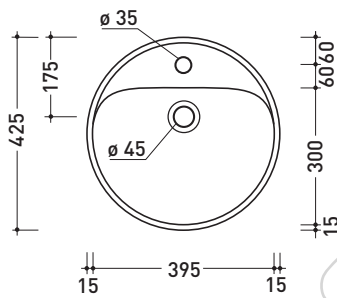

## 5050/42A Twin Set 42

Countertop single-hole basin 42 cm

• WITH OVERFLOW • WITH TAP LEDGE

Complements: **Line taps basin:** ONE - NOKÈ - FOLD - X1  
**Line accessories:** TWO - HOOP - NOKÈ - FOLD

Technical accessories: **Chrome siphon (SIFL/CR) - Telescopic chrome siphon (SIFL066)**  
**Stop & Go drain (PLSG)**  
**Ceramic Stop&Go drain (PLCE)**  
**Two piece set chrome tap filters (RF026)**

Package dim. 44 x 20 x 45 cm | Weight 13 kg | Pz. Pallet n° 30

UNI EN 14688 - CL20 Dop-No14688

WHILE STOCKS LAST

vista zenitale / zenital view

vista zenitale / zenital view

vista frontale / frontal view

sezione longitudinale / section

Package dim. 44 x 20 x 45 cm | Weight 11 kg | Pz. Pallet n° 30

CE UNI EN 14688 - CL20 Dop-No14688

WHILE STOCKS LAST

vista zenitale / zenital view

foro consigliato sul piano ø 380  
 suggested hole on the top ø 380

Package dim. bracket: 37 x 15 x 8 cm Weight 2,4 kg Pz. Pallet n° -

UNI EN 14688 - CL20 Dop-No14688

vista zenitale / zenital view

vista frontale fissaggio staffa  
fixing bracket frontal view

staffa di fissaggio  
fixing bracket