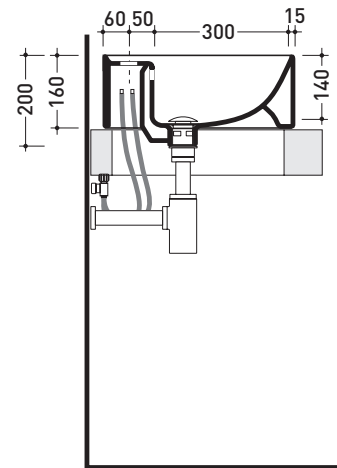

## 5050/42A Twin Set 42

Countertop single-hole basin 42 cm

• WITH OVERFLOW • WITH TAP LEDGE

Complements: **Line taps basin:** ONE - NOKÈ - FOLD - X1  
**Line accessories:** TWO - HOOP - NOKÈ - FOLD

Technical accessories: **Chrome siphon (SIFL/CR) - Telescopic chrome siphon (SIFL066)**  
**Stop & Go drain (PLSG)**  
**Ceramic Stop&Go drain (PLCE)**  
**Two piece set chrome tap filters (RF026)**

Package dim. 44 x 20 x 45 cm | Weight 13 kg | Pz. Pallet n° 30

UNI EN 14688 - CL20 Dop-No14688

WHILE STOCKS LAST

vista zenitale / zenital view

vista zenitale / zenital view

vista frontale / frontal view

sezione longitudinale / section