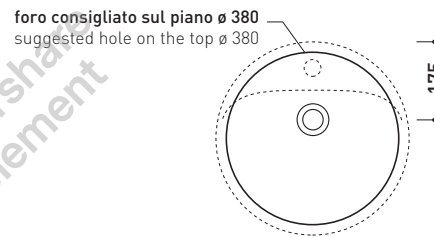

## 5050/42A Twin Set 42

Countertop single-hole basin 42 cm

• WITH OVERFLOW • WITH TAP LEDGE

Complements: **Line taps basin:** ONE - NOKÈ - FOLD - X1  
**Line accessories:** TWO - HOOP - NOKÈ - FOLD

Technical accessories: **Chrome siphon (SIFL/CR) - Telescopic chrome siphon (SIFL066)**  
**Stop & Go drain (PLSG)**  
**Ceramic Stop&Go drain (PLCE)**  
**Two piece set chrome tap filters (RF026)**

Package dim. 44 x 20 x 45 cm | Weight 13 kg | Pz. Pallet n° 30

UNI EN 14688 - CL20 Dop-No14688

WHILE STOCKS LAST

vista zenitale / zenital view

vista zenitale / zenital view

vista frontale / frontal view

sezione longitudinale / section