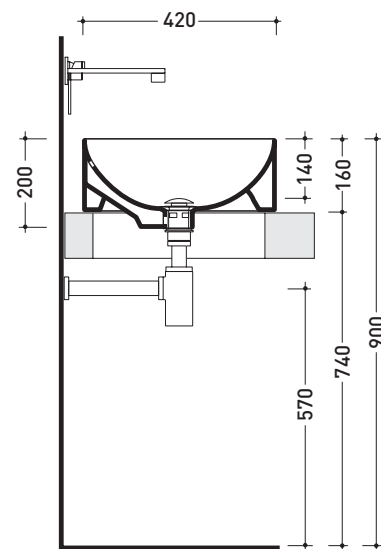

Package dim. 44 x 20 x 45 cm | Weight 13 kg | Pz. Pallet n° 30

UNI EN 14688 - CL20 Dop-No14688

WHILE STOCKS LAST

vista zenitale / zenital view

vista zenitale / zenital view

vista frontale / frontal view

sezione longitudinale / section

## 5050/42C Twin Set 42

Countertop basin 42 cm

• WITH OVERFLOW • WITHOUT TAP LEDGE

Complements: **Line taps basin:** ONE - NOKÈ - FOLD - X1  
**Line accessories:** TWO - HOOP - NOKÈ - FOLD

Technical accessories: **Chrome siphon (SIFL/CR) - Telescopic chrome siphon (SIFL066)**  
**Stop & Go drain (PLSG)**  
**Ceramic Stop&Go drain (PLCE)**  
**Two piece set chrome tap filters (RF026)**

Package dim. 44 x 20 x 45 cm | Weight 11 kg | Pz. Pallet n° 30

CE UNI EN 14688 - CL20 Dop-No14688

WHILE STOCKS LAST

vista zenitale / zenital view

foro consigliato sul piano ø 380  
 suggested hole on the top ø 380

vista zenitale / zenital view

vista frontale / frontal view

sezione longitudinale / section

sizes in mm

Please consider a 2% tolerance on indicated measurements

CERAMIC: glossy finish

white black

matt finish