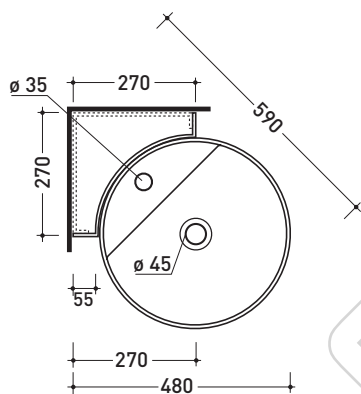

Package dim. bracket: 37 x 15 x 8 cm Weight 2,4 kg Pz. Pallet n° -

UNI EN 14688 - CL20 Dop-No14688

vista zenitale / zenital view

vista frontale fissaggio staffa  
fixing bracket frontal view

staffa di fissaggio  
fixing bracket

vista laterale / lateral view

sizes in mm

Please consider a 2% tolerance on indicated measurements

CERAMIC: glossy finish

matt finish

<http://www.ceramicaflaminia.it/en/products/322-twin>

## TW42S + TS02/42 Twin Set Slim 42

Wall hung single-hole basin 42 cm + corner bracket for wall fixing

•WITH OVERFLOW •WITH TAP LEDGE

Complements: **Line taps basin:** ONE - NOKÈ - FOLD - X1  
**Line accessories:** TWO - HOOP - NOKÈ - FOLD

Package dim. bracket: 29 x 29 x 13 cm Weight 4,4 kg Pz. Pallet n° -

CE UNI EN 14688 - CL20 Dop-No14688

vista zenitale / zenital view

staffa di fissaggio  
fixing bracket

vista frontale fissaggio staffa  
fixing bracket frontal view