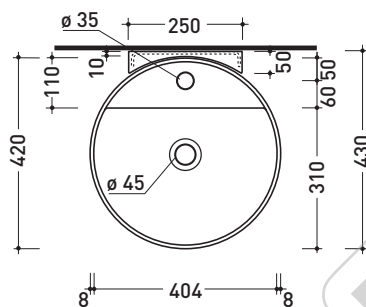

Package dim. 44 x 20 x 45 cm | Weight 11 kg | Pz. Pallet n° 30

CE UNI EN 14688 - CL20 Dop-No14688

WHILE STOCKS LAST

vista zenitale / zenital view

foro consigliato sul piano ø 380  
 suggested hole on the top ø 380

## TW42S + TS01/42 Twin Set Slim 42

Wall hung single-hole basin 42 cm + wall fixing bracket

•WITH OVERFLOW •WITH TAP LEDGE

Complements: **Line taps basin:** ONE - NOKÈ - FOLD - X1  
**Line accessories:** TWO - HOOP - NOKÈ - FOLD

Package dim. bracket: 37 x 15 x 8 cm Weight 2,4 kg Pz. Pallet n° -

UNI EN 14688 - CL20 Dop-No14688

vista zenitale / zenital view

vista frontale fissaggio staffa  
fixing bracket frontal view

staffa di fissaggio  
fixing bracket