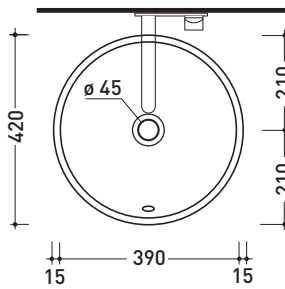

Package dim. 44 x 20 x 45 cm | Weight 13 kg | Pz. Pallet n° 30

UNI EN 14688 - CL20 Dop-No14688

WHILE STOCKS LAST

vista zenitale / zenital view

vista zenitale / zenital view

vista frontale / frontal view

sezione longitudinale / section

## 5050/42C Twin Set 42

Countertop basin 42 cm

• WITH OVERFLOW • WITHOUT TAP LEDGE

Complements: **Line taps basin:** ONE - NOKÈ - FOLD - X1  
**Line accessories:** TWO - HOOP - NOKÈ - FOLD

Technical accessories: **Chrome siphon (SIFL/CR) - Telescopic chrome siphon (SIFL066)**  
**Stop & Go drain (PLSG)**  
**Ceramic Stop&Go drain (PLCE)**  
**Two piece set chrome tap filters (RF026)**

Package dim. 44 x 20 x 45 cm | Weight 11 kg | Pz. Pallet n° 30

CE UNI EN 14688 - CL20 Dop-No14688

WHILE STOCKS LAST

vista zenitale / zenital view

foro consigliato sul piano ø 380  
 suggested hole on the top ø 380

vista zenitale / zenital view

vista frontale / frontal view

sezione longitudinale / section

sizes in mm

Please consider a 2% tolerance on indicated measurements

CERAMIC: glossy finish

white black

matt finish