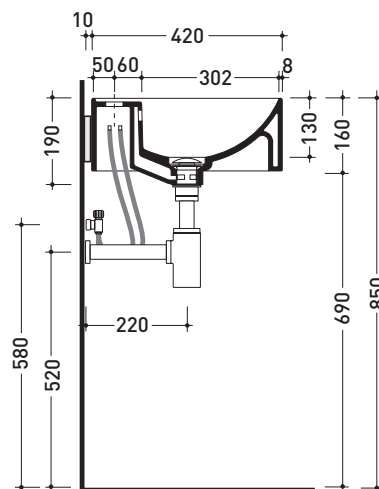

## TW42S + TS01/42 Twin Set Slim 42

Wall hung single-hole basin 42 cm + wall fixing bracket

•WITH OVERFLOW •WITH TAP LEDGE

Complements: **Line taps basin:** ONE - NOKÈ - FOLD - X1  
**Line accessories:** TWO - HOOP - NOKÈ - FOLD

Package dim. bracket: 37 x 15 x 8 cm Weight 2,4 kg Pz. Pallet n° -

UNI EN 14688 - CL20 Dop-No14688

vista zenitale / zenital view

vista frontale fissaggio staffa  
fixing bracket frontal view

staffa di fissaggio  
fixing bracket

vista laterale / lateral view

sizes in mm

Please consider a 2% tolerance on indicated measurements

CERAMIC: glossy finish

matt finish

<http://www.ceramicaflaminia.it/en/products/322-twin>

Package dim. bracket: 29 x 29 x 13 cm Weight 4,4 kg Pz. Pallet n° -

CE UNI EN 14688 - CL20 Dop-No14688

vista zenitale / zenital view

staffa di fissaggio  
fixing bracket

vista frontale fissaggio staffa  
fixing bracket frontal view