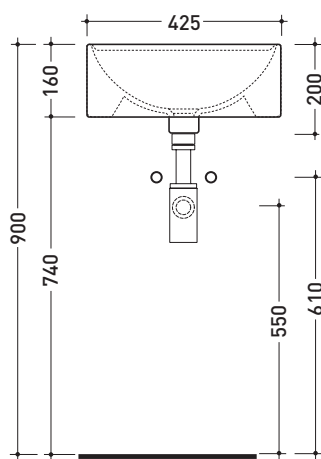

## 5050/42A Twin Set 42

Countertop single-hole basin 42 cm

• WITH OVERFLOW • WITH TAP LEDGE

Complements: **Line taps basin:** ONE - NOKÈ - FOLD - X1  
**Line accessories:** TWO - HOOP - NOKÈ - FOLD

Technical accessories: **Chrome siphon (SIFL/CR) - Telescopic chrome siphon (SIFL066)**  
**Stop & Go drain (PLSG)**  
**Ceramic Stop&Go drain (PLCE)**  
**Two piece set chrome tap filters (RF026)**

Package dim. 44 x 20 x 45 cm | Weight 13 kg | Pz. Pallet n° 30

UNI EN 14688 - CL20 Dop-No14688

WHILE STOCKS LAST

vista zenitale / zenital view

vista zenitale / zenital view

vista frontale / frontal view

sezione longitudinale / section

Package dim. 44 x 20 x 45 cm | Weight 11 kg | Pz. Pallet n° 30

CE UNI EN 14688 - CL20 Dop-No14688

WHILE STOCKS LAST

vista zenitale / zenital view

foro consigliato sul piano ø 380  
 suggested hole on the top ø 380