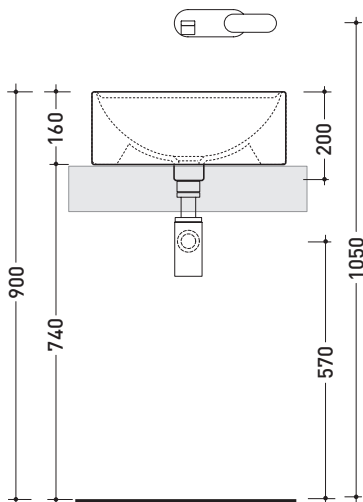

## 5050/42C Twin Set 42

Countertop basin 42 cm

• WITH OVERFLOW • WITHOUT TAP LEDGE

Complements: **Line taps basin:** ONE - NOKÈ - FOLD - X1  
**Line accessories:** TWO - HOOP - NOKÈ - FOLD

Technical accessories: **Chrome siphon (SIFL/CR) - Telescopic chrome siphon (SIFL066)**  
**Stop & Go drain (PLSG)**  
**Ceramic Stop&Go drain (PLCE)**  
**Two piece set chrome tap filters (RF026)**

Package dim. 44 x 20 x 45 cm | Weight 11 kg | Pz. Pallet n° 30

CE UNI EN 14688 - CL20 Dop-No14688

WHILE STOCKS LAST

vista zenitale / zenital view

foro consigliato sul piano ø 380  
 suggested hole on the top ø 380

vista zenitale / zenital view

vista frontale / frontal view

sezione longitudinale / section

sizes in mm

Please consider a 2% tolerance on indicated measurements

CERAMIC: glossy finish

white black

matt finish