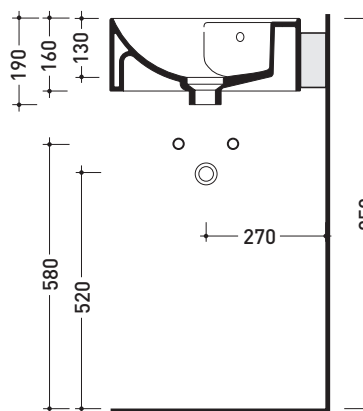

Package dim. 44 x 20 x 45 cm | Weight 13 kg | Pz. Pallet n° 30

UNI EN 14688 - CL20 Dop-No14688

WHILE STOCKS LAST

vista zenitale / zenital view

vista zenitale / zenital view

vista frontale / frontal view

sezione longitudinale / section

## TW42S + TS02/42 Twin Set Slim 42

Wall hung single-hole basin 42 cm + corner bracket for wall fixing

•WITH OVERFLOW •WITH TAP LEDGE

Complements: **Line taps basin:** ONE - NOKÈ - FOLD - X1  
**Line accessories:** TWO - HOOP - NOKÈ - FOLD

Package dim. bracket: 29 x 29 x 13 cm Weight 4,4 kg Pz. Pallet n° -

CE UNI EN 14688 - CL20 Dop-No14688

vista zenitale / zenital view

staffa di fissaggio  
fixing bracket

vista frontale fissaggio staffa  
fixing bracket frontal view

sezione longitudinale / section

sizes in mm

Please consider a 2% tolerance on indicated measurements

CERAMIC: glossy finish

white black

mat finish

milky white lava grey argilla nuvola fango rosso rubens petrolio carbone