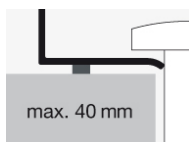

## Characteristics

Model description	SB.CO375
Item Number	3508500000
Material basin	glazed steel
	white
Coating	ProShield
Dimensions	w/h/d 375 mm/115 mm/375 mm
Form	round
Hole	without tap hole
Overflow	without overflow
Net weight	9,1 kg

### Text

Dish basin, round, Ø 375 mm, height 115 mm, glazed steel, white, ProShield, without tap hole, without overflow, included drain valve, valve cap, white glazed, Ø 74 mm, black spacer ring

---