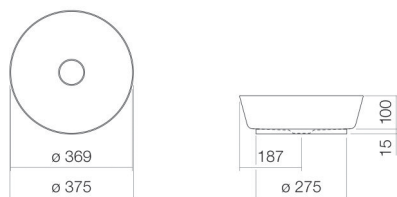

## Technical factsheet

**Dish basin**  
**SB.CO375**  
**CO series (Scopio)**

Item Number: 3508500000

## Characteristics

Model description	SB.CO375
Item Number	3508500000
Material basin	glazed steel
	white
Coating	ProShield
Dimensions	w/h/d 375 mm/115 mm/375 mm
Form	round
Hole	without tap hole
Overflow	without overflow
Net weight	9,1 kg

**Fittings information** Impact area 100 mm - 135 mm  
 rear edge of basin

Optimal impact on the basin mould with fittings that have a vertical outlet (90 ° angle of impact) and a built-in aerator.

### Text

Dish basin, round, Ø 375 mm, height 115 mm, glazed steel, white, ProShield, without tap hole, without overflow, included drain valve, valve cap, white glazed, Ø 74 mm, black spacer ring

---