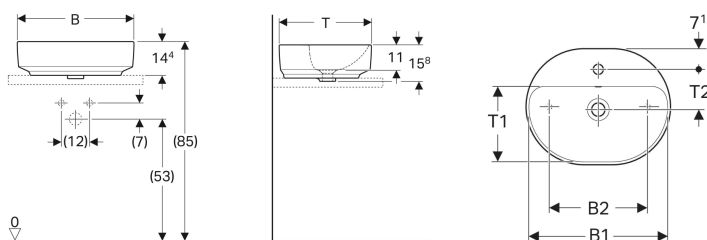

## Geberit VariForm lay-on washbasin, elliptic, with tap hole bench

Example image

### Characteristics

- Suitable for all VariForm bathroom furniture

- Elliptic
- Easy to mount thanks to provided cut-out template
- Can be installed with a washbasin cabinet

### Scope of delivery

- Fastening material
- Template

Art. no.	Colour / surface	Tap hole	Overflow	B	B1	B2	H	T	T1	T2
500.775.01.2	white	centred	visible	50 cm	48 cm	34 cm	15.8 cm	40 cm	26 cm	13.9 cm
500.776.01.2 *	white	centred	without	50 cm	48 cm	34 cm	15.8 cm	40 cm	26 cm	13.9 cm
500.777.01.2	white	centred	visible	60 cm	58 cm	44 cm	15.8 cm	45 cm	31 cm	15.4 cm
500.778.01.2 *	white	centred	without	60 cm	58 cm	44 cm	15.8 cm	45 cm	31 cm	15.4 cm