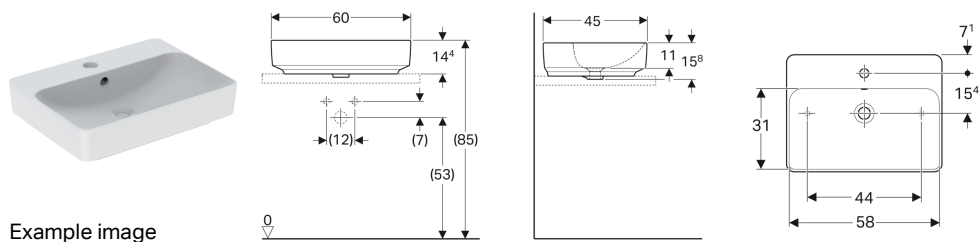

## Geberit VariForm lay-on washbasin, rectangular, with tap hole bench

Example image

### Application purposes

- For mounting on washtops

### Characteristics

- Suitable for all VariForm bathroom furniture

- Rectangular
- Easy to mount thanks to provided cut-out template
- Can be installed with a washbasin cabinet

### Scope of delivery

- Fastening material
- Template

Art. no.	Colour / surface	Tap hole	Overflow	B	H	T
500.780.01.2	white	centred	visible	60 cm	15.8 cm	45 cm
500.781.01.2 *	white	centred	without	60 cm	15.8 cm	45 cm