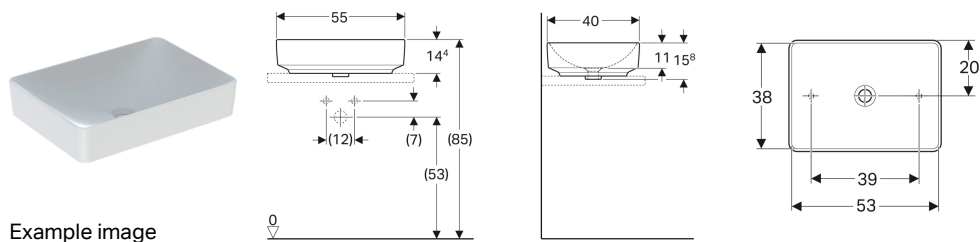

## Geberit VariForm lay-on washbasin, rectangular

Example image

### Application purposes

- For mounting on washtops

### Scope of delivery

- Fastening material

- Rectangular
- Easy to mount thanks to provided cut-out template
- Can be installed with a washbasin cabinet

### Technical data

Product material | Fine fireclay

- Template

Art. no.	Colour / surface	Tap hole	Overflow	B	H	T
500.779.01.2	white	without	without	55 cm	15.8 cm	40 cm