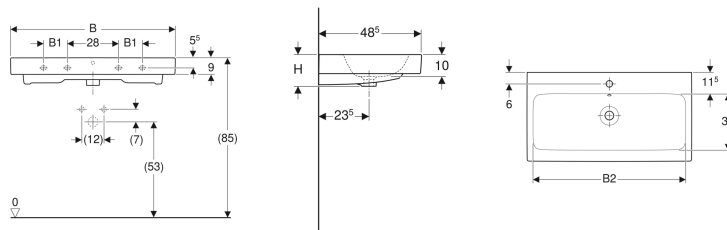

Geberit iCon washbasin

Example image

Characteristics

- Can be installed with a washbasin cabinet

Technical data

Product material

Fine fireclay

Art. no.	Colour / surface	Tap hole	Overflow	B	B1	B2	Cabinet width	H	T	Fastening points
124060000	white	centred	visible	60 cm	– cm	54.5 cm	59.5 cm	15.5 cm	48.5 cm	2
124063000	white	without	visible	60 cm	– cm	54.5 cm	59.5 cm	15.5 cm	48.5 cm	2
124075000	white	centred	visible	75 cm	– cm	69 cm	74 cm	15.5 cm	48.5 cm	2
124078000	white	without	visible	75 cm	– cm	69 cm	74 cm	15.5 cm	48.5 cm	2
124090000	white	centred	visible	90 cm	13 cm	84 cm	89 cm	16 cm	48.5 cm	4
124093000	white	without	visible	90 cm	13 cm	84 cm	89 cm	16 cm	48.5 cm	4
124020000	white	left and right	visible	120 cm	28 cm	114.5 cm	119 cm	16 cm	48.5 cm	4
124025000	white	without	visible	120 cm	28 cm	114.5 cm	119 cm	16 cm	48.5 cm	4

Accessories

- Geberit waste outlet, space-saving model, slim design, with external waste plug with push actuation
- Geberit bottle trap with dip tube for washbasin, space-saving model, horizontal outlet
- Geberit bottle trap with dip tube for washbasin, connector BSP, horizontal or vertical outlet