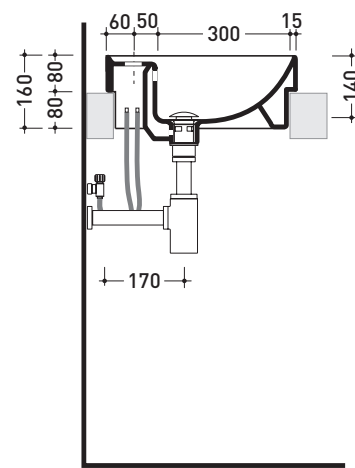

design L+R PALOMBA

1997

5055/42 Twin Set 42

Recessed single-hole basin 42 cm

• WITH OVERFLOW • WITH TAP LEDGE

Complements: **Line taps basin:** ONE - NOKÈ - FOLD - X1
Line accessories: TWO - HOOP - NOKÈ - FOLD

Technical accessories: **Chrome siphon (SIFL/CR) - Telescopic chrome siphon (SIFL066)**
Stop & Go drain (PLSG)
Ceramic Stop&Go drain (PLCE)
Two piece set chrome tap filters (RF026)

Package dim. 44 x 20 x 44 cm | Weight 12,9 kg | Pz. Pallet n° 30

UNI EN 14688 - CL20 Dop-No14688

WHILE STOCKS LAST

vista zenitale / zenital view

vista zenitale / zenital view

vista frontale / frontal view

sezione longitudinale / section

sizes in mm

Please consider a 2% tolerance on indicated measurements