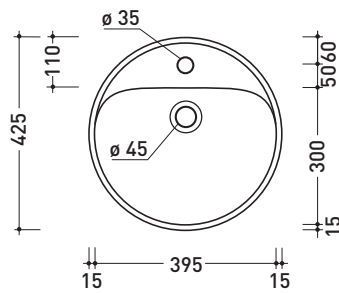

design L+R PALOMBA

1997

5055/42 Twin Set 42

Recessed single-hole basin 42 cm

• WITH OVERFLOW • WITH TAP LEDGE

Complements: **Line taps basin:** ONE - NOKÈ - FOLD - X1
Line accessories: TWO - HOOP - NOKÈ - FOLD

Technical accessories: **Chrome siphon (SIFL/CR) - Telescopic chrome siphon (SIFL066)**
Stop & Go drain (PLSG)
Ceramic Stop&Go drain (PLCE)
Two piece set chrome tap filters (RF026)

Package dim. 44 x 20 x 44 cm | Weight 12,9 kg | Pz. Pallet n° 30

UNI EN 14688 - CL20 Dop-No14688

WHILE STOCKS LAST

vista zenitale / zenital view

vista zenitale / zenital view

vista frontale / frontal view

sezione longitudinale / section

sizes in mm

Please consider a 2% tolerance on indicated measurements