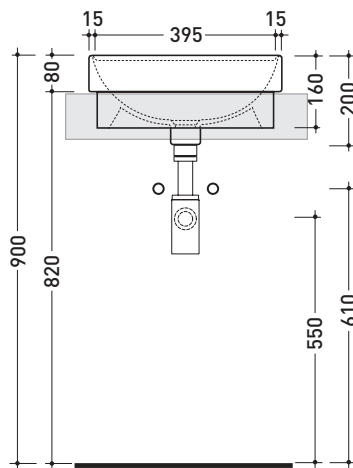

design L+R PALOMBA

1997

5055/42 Twin Set 42

Recessed single-hole basin 42 cm

• WITH OVERFLOW • WITH TAP LEDGE

Complements: **Line taps basin:** ONE - NOKÈ - FOLD - X1
Line accessories: TWO - HOOP - NOKÈ - FOLD

Technical accessories: **Chrome siphon (SIFL/CR) - Telescopic chrome siphon (SIFL066)**
Stop & Go drain (PLSG)
Ceramic Stop&Go drain (PLCE)
Two piece set chrome tap filters (RF026)

Package dim. 44 x 20 x 44 cm | Weight 12,9 kg | Pz. Pallet n° 30

UNI EN 14688 - CL20 Dop-No14688

WHILE STOCKS LAST

vista zenitale / zenital view

vista zenitale / zenital view

vista frontale / frontal view

sezione longitudinale / section

sizes in mm

Please consider a 2% tolerance on indicated measurements