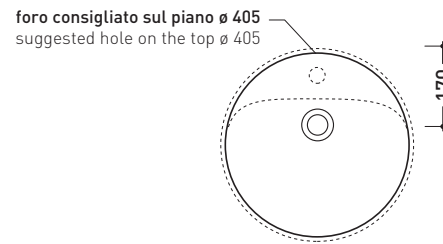

design L+R PALOMBA

1997

5055/42 Twin Set 42

Recessed single-hole basin 42 cm

• WITH OVERFLOW • WITH TAP LEDGE

Complements: **Line taps basin:** ONE - NOKÈ - FOLD - X1
Line accessories: TWO - HOOP - NOKÈ - FOLD

Technical accessories: **Chrome siphon (SIFL/CR) - Telescopic chrome siphon (SIFL066)**
Stop & Go drain (PLSG)
Ceramic Stop&Go drain (PLCE)
Two piece set chrome tap filters (RF026)

Package dim. 44 x 20 x 44 cm | Weight 12,9 kg | Pz. Pallet n° 30

UNI EN 14688 - CL20 Dop-No14688

WHILE STOCKS LAST

vista zenitale / zenital view

vista zenitale / zenital view

vista frontale / frontal view

sezione longitudinale / section

sizes in mm

Please consider a 2% tolerance on indicated measurements