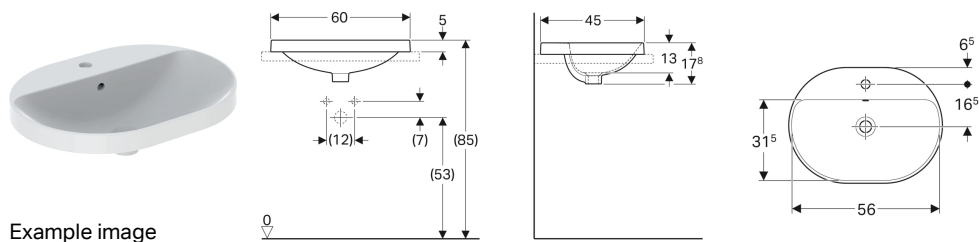

## Geberit VariForm countertop washbasin, elliptic, with tap hole bench

Example image

### Application purposes

- For mounting in washtops from above

### Technical data

Product material | Vitreous china

Art. no.	Colour / surface	Tap hole	Overflow	B	H	T
500.732.01.2	white	centred	visible	60 cm	17.8 cm	45 cm
500.734.01.2 *	white	centred	without	60 cm	17.8 cm	45 cm