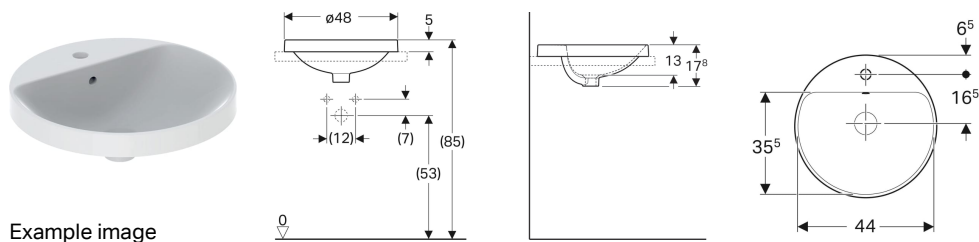

Geberit VariForm countertop washbasin, round, with tap hole bench

Example image

Application purposes

- For mounting in washtops from above

Characteristics

- Round

Scope of delivery

- Template

- Easy to mount thanks to provided cut-out template

Technical data

Product material | Vitreous china

Art. no.	Colour / surface	D	Tap hole	Overflow	H
500.704.01.2	white	48 cm	centred	visible	17.8 cm
500.706.01.2 *	white	48 cm	centred	without	17.8 cm