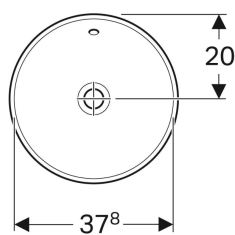

Geberit VariForm countertop washbasin, round

Example image

- Easy to mount thanks to provided cut-out template

Application purposes

- For mounting in washtops from above

Characteristics

- Round

Scope of delivery

- Template

Technical data

Product material | Vitreous china

Art. no.	Colour / surface	D	Tap hole	Overflow	H
500.700.01.2	white	40 cm	without	visible	17.8 cm
500.702.01.2 * white		40 cm	without	without	17.8 cm