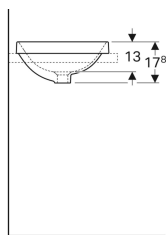

Geberit VariForm countertop washbasin, round

Example image

- Easy to mount thanks to provided cut-out template

Application purposes

- For mounting in washtops from above

Characteristics

- Round

Scope of delivery

- Template

Technical data

Product material | Vitreous china

Art. no.	Colour / surface	D	Tap hole	Overflow	H
500.700.01.2	white	40 cm	without	visible	17.8 cm
500.702.01.2 * white		40 cm	without	without	17.8 cm