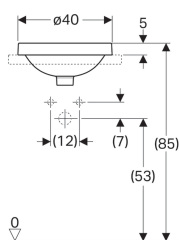

Geberit VariForm countertop washbasin, round

Example image

- Easy to mount thanks to provided cut-out template

Application purposes

- For mounting in washtops from above

Characteristics

- Round

Scope of delivery

- Template

Technical data

Product material | Vitreous china

Art. no.	Colour / surface	D	Tap hole	Overflow	H
500.700.01.2	white	40 cm	without	visible	17.8 cm
500.702.01.2 * white		40 cm	without	without	17.8 cm