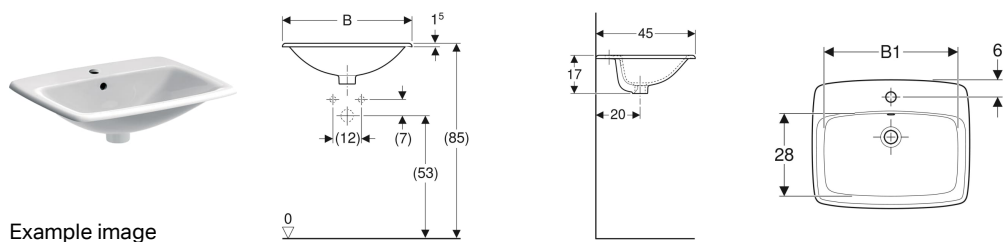

Geberit Selnova Square countertop washbasin

Example image

Application purposes

- For mounting in washtops from above

Scope of delivery

- Fastening material

Technical data

Product material | Vitreous china

Art. no.	Colour / surface	Tap hole	Overflow	B	B1	H	T	
501.466.00.7	white	centred	visible	55 cm	46 cm	17.3 cm	45 cm	New

Accessories

- Geberit waste outlet with external waste plug with push actuation
- Geberit waste outlet with internal waste plug with push actuation