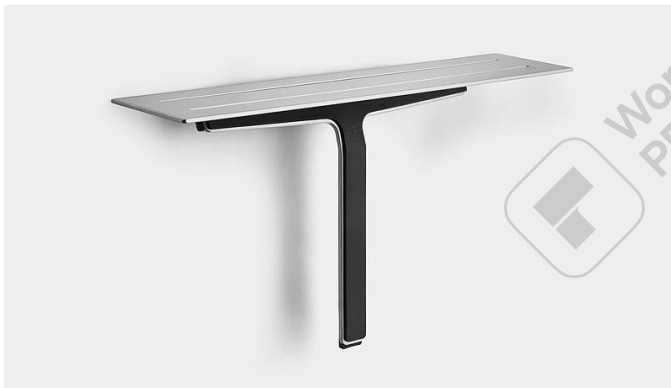

DATA SHEET

7010.9991

Reframe | Soap shelf and shower wiper

Soap shelf and shower wiper Brushed steel

Unique soap shelf with hidden magnets in the wall fitting to give the wiper a permanent, functional and practical home.

The soap shelf is made of a strengthened steel plate with a groove to drain the water off it. Around the edge is a thin laser-cut 'anti-slip' barrier, to help stop shampoo and other bathroom products sliding off the shelf when it is wet.

The wiper has just two parts – a high-quality silicone element and a strengthened steel frame. This design distributes the pressure quite evenly across the whole surface and ensures that it is cleaned effectively and consistently. The wiper has silicone bumpers on the ends, to protect tiles and other surfaces from scratches. The silicone element is very hard-wearing and lasts a long time.

The pack contains fittings, screws and an Unbraco key for assembly.

Specifications

ITEM NUMBER	GTIN NUMBER	WEIGHT
7010	5707692010427	800 g
MATERIAL	SURFACE	HEIGHT
Stainless steel (AISI 304)	Brushed steel	187 mm
DEPTH	WIDTH	
85 mm	350 mm