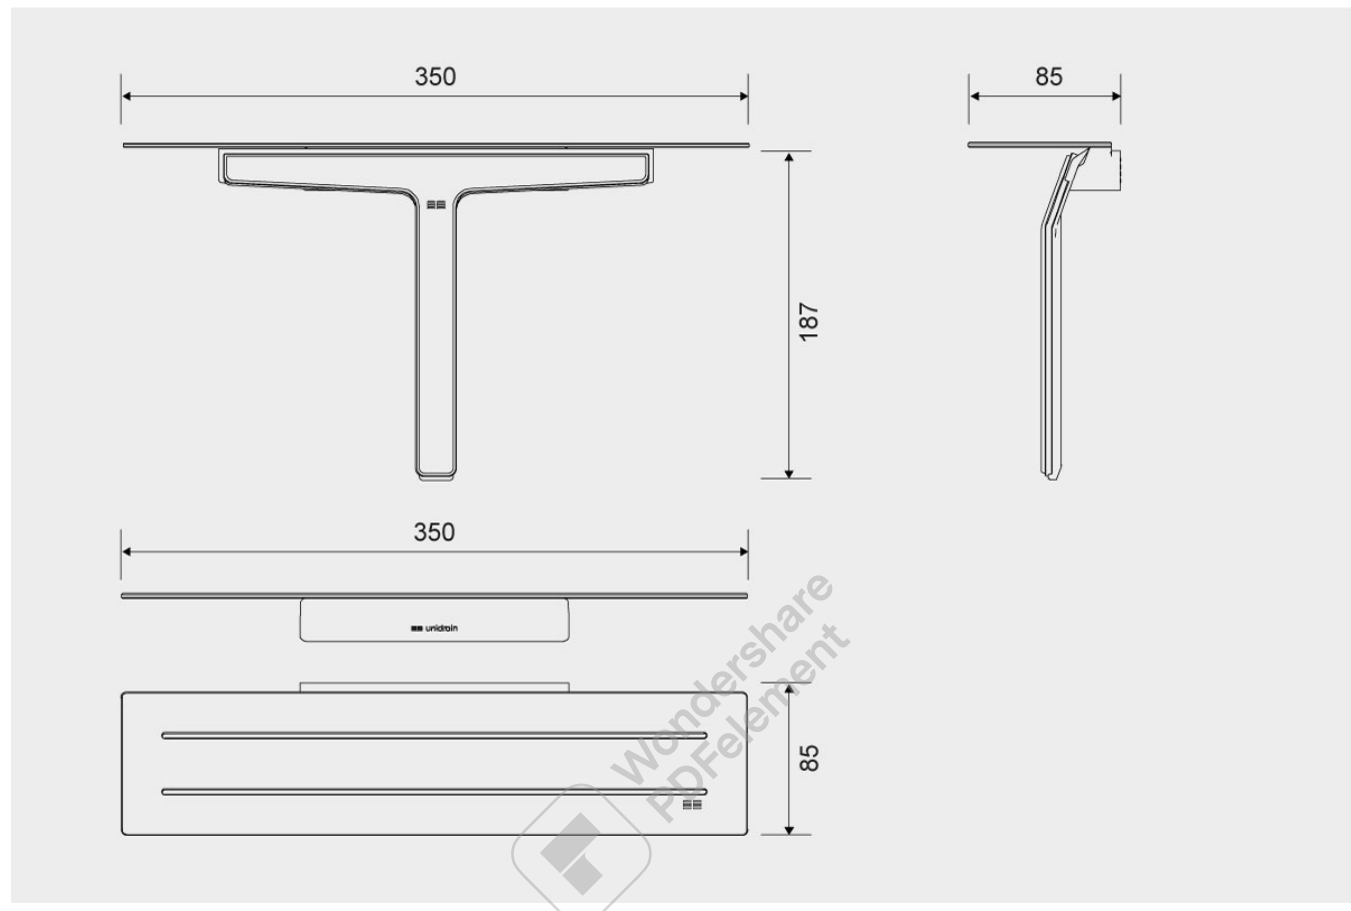

DATA SHEET

7010.9991

Products