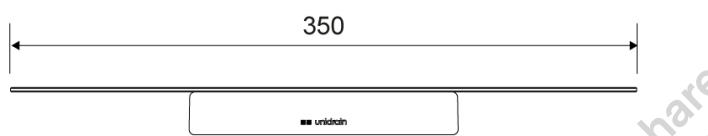

DATA SHEET

7011.9992

Products