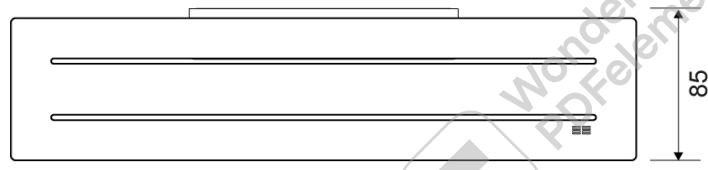

DATA SHEET

7011.9992

Products