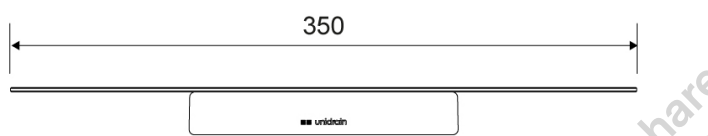

DATA SHEET

7013.9994

Products