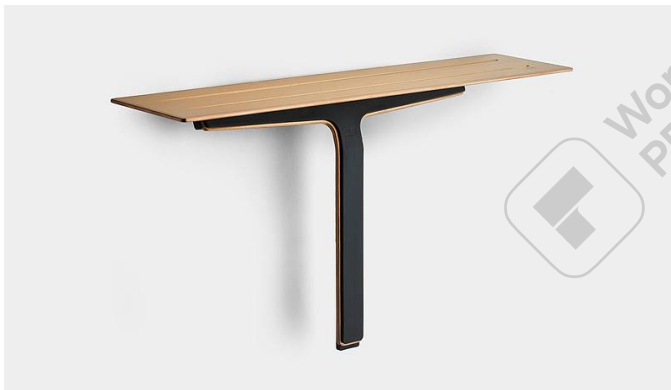

DATA SHEET

7013.9994

Reframe | Soap shelf and shower wiper

Soap shelf and shower wiper Copper

Unique soap shelf with hidden magnets in the wall fitting to give the wiper a permanent, functional and practical home.

The soap shelf is made of a strengthened steel plate with a groove to drain the water off it. Around the edge is a thin laser-cut 'anti-slip' barrier, to help stop shampoo and other bathroom products sliding off the shelf when it is wet.

The wiper has just two parts – a high-quality silicone element and a strengthened steel frame. This design distributes the pressure quite evenly across the whole surface and ensures that it is cleaned effectively and consistently. The wiper has silicone bumpers on the ends, to protect tiles and other surfaces from scratches. The silicone element is very hard-wearing and lasts a long time.

The pack contains fittings, screws and an Unbraco key for assembly.

Specifications

ITEM NUMBER	GTIN NUMBER	WEIGHT
7013	5707692010458	800 g
MATERIAL	SURFACE	HEIGHT
Stainless steel (AISI 304)	PVD: Copper	187 mm
DEPTH	WIDTH	
85 mm	350 mm