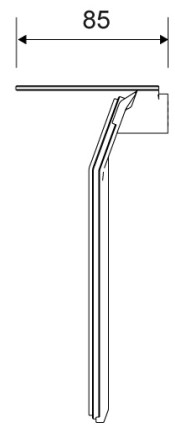

DATA SHEET

7012.9993

Products