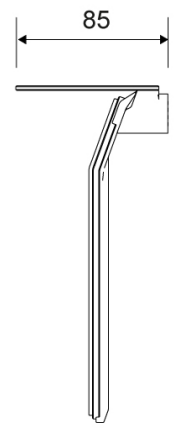

DATA SHEET

7011.9992

Products