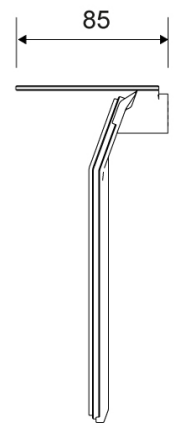

DATA SHEET

7013.9994

Products