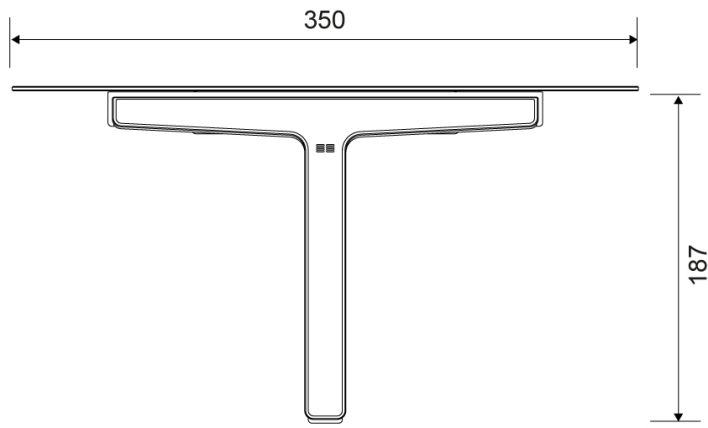

DATA SHEET

7013.9994

Products