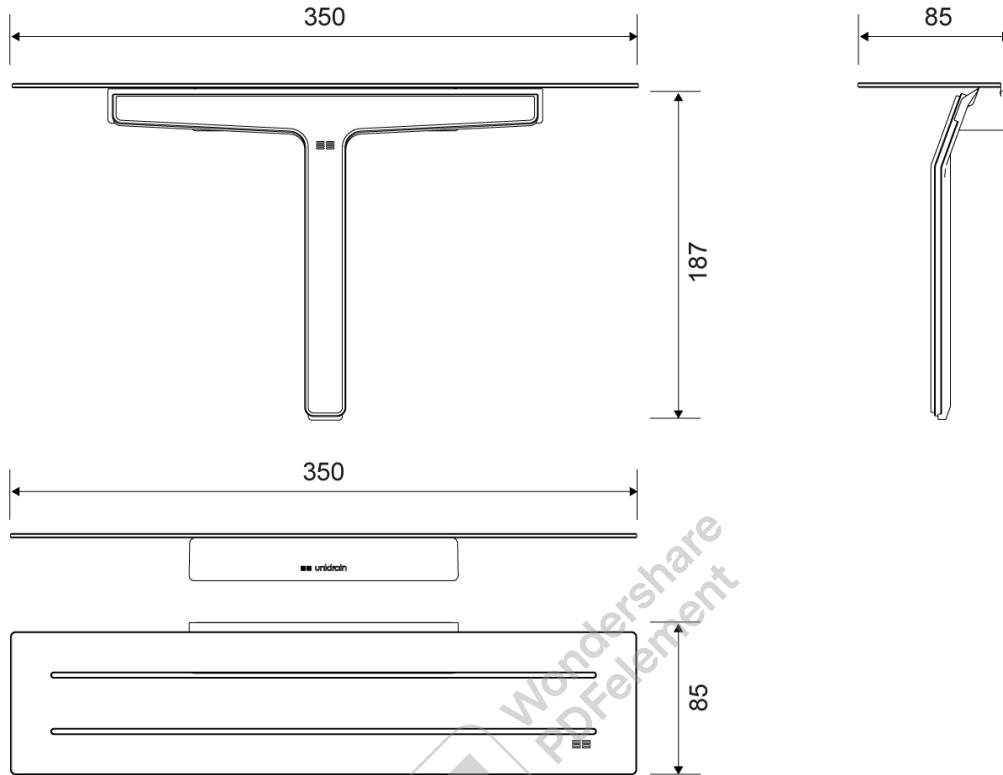

DATA SHEET

7014.9995

Products