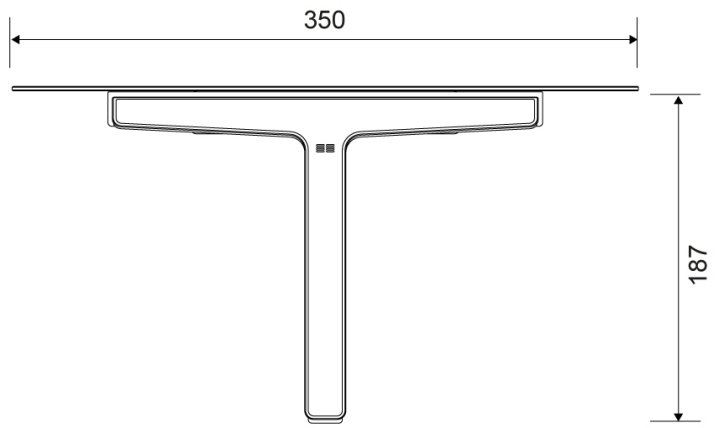

DATA SHEET

7012.9993

Products