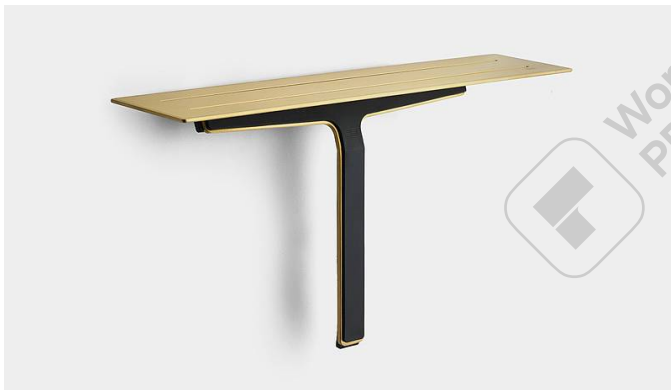

DATA SHEET

7012.9993

Reframe | Soap shelf and shower wiper

Soap shelf and shower wiper Brass

Unique soap shelf with hidden magnets in the wall fitting to give the wiper a permanent, functional and practical home.

The soap shelf is made of a strengthened steel plate with a groove to drain the water off it. Around the edge is a thin laser-cut 'anti-slip' barrier, to help stop shampoo and other bathroom products sliding off the shelf when it is wet.

The wiper has just two parts – a high-quality silicone element and a strengthened steel frame. This design distributes the pressure quite evenly across the whole surface and ensures that it is cleaned effectively and consistently. The wiper has silicone bumpers on the ends, to protect tiles and other surfaces from scratches. The silicone element is very hard-wearing and lasts a long time.

The pack contains fittings, screws and an Unbraco key for assembly.

Specifications

ITEM NUMBER	GTIN NUMBER	WEIGHT
7012	5707692010441	800 g
MATERIAL	SURFACE	HEIGHT
Stainless steel (AISI 304)	PVD: Brass	187 mm
DEPTH	WIDTH	
85 mm	350 mm