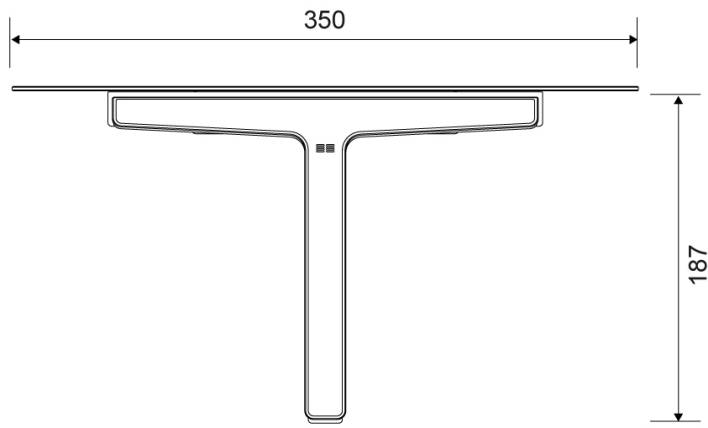

DATA SHEET

7011.9992

Products