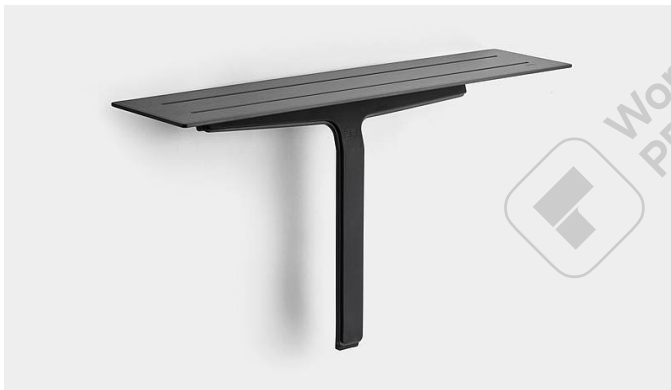

DATA SHEET

7014.9995

Reframe | Soap shelf and shower wiper

Soap shelf and shower wiper Black

Unique soap shelf with hidden magnets in the wall fitting to give the wiper a permanent, functional and practical home.

The soap shelf is made of a strengthened steel plate with a groove to drain the water off it. Around the edge is a thin laser-cut 'anti-slip' barrier, to help stop shampoo and other bathroom products sliding off the shelf when it is wet.

The wiper has just two parts – a high-quality silicone element and a strengthened steel frame. This design distributes the pressure quite evenly across the whole surface and ensures that it is cleaned effectively and consistently. The wiper has silicone bumpers on the ends, to protect tiles and other surfaces from scratches. The silicone element is very hard-wearing and lasts a long time.

The pack contains fittings, screws and an Unbraco key for assembly.

Specifications

ITEM NUMBER	GTIN NUMBER	WEIGHT
7014	5707692010465	800 g
MATERIAL	SURFACE	HEIGHT
Stainless steel (AISI 304)	PVD: Black	187 mm
DEPTH	WIDTH	
85 mm	350 mm