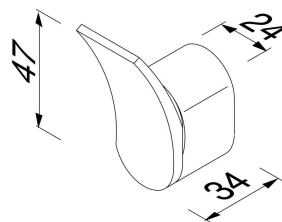

Geesa Wynk Towel hook large Chrome

Item number:	914513-02	Weight limit (kg):	10
Serie:	Wynk	Safety glass:	False
Color name:	Chrome		
Finishing:	Chromed		
Material:	Zamac		
Mounting set included:	No		
Certifications:	GIO 2013		
Guarantee (years):	15		
GTIN:	8712163185167		

Coram reserves the right to change product specification

Geesa Wynk Towel hook small Chrome

Item number:	914560-02	Weight limit (kg):	10
Serie:	Wynk	Safety glass:	False
Color name:	Chrome		
Finishing:	Chromed		
Material:	Zamac		
Mounting set included:	No		
Certifications:	GIO 2013		
Guarantee (years):	15		
GTIN:	8712163185228		