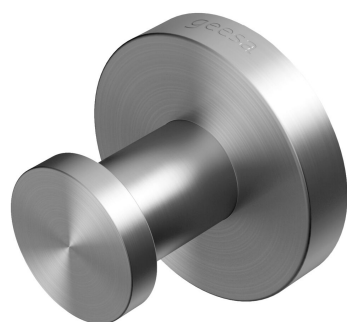

Geesa Nemox Towel hook Chrome

Item number:	916545-02	Weight limit (kg):	10
Serie:	Nemox Chrome	Concealed fixing:	True
Color name:	Chrome	Safety glass:	False
Finishing:	Chromed		
Material:	Stainless steel;Zamac		
Mounting type:	Screws		
Mounting set included:	Yes		
Guarantee (years):	15		
GTIN:	8712163185891		

Product properties

- Subtle, curved design
- Sleek finish
- This hook is suitable anywhere
- 15 year warranty

Quality is in our DNA. Our accessories last a lifetime and can be found in the world's best-known hotels and luxurious cruise ships, where the products are used intensively and where our accessories have to meet high requirements when it comes to design, functionality, installation and ease of use.

Coram reserves the right to change product specification

Geesa Nemox Towel hook Brushed stainless steel

Item number:	916545-05	Weight limit (kg):	10
Serie:	Nemox Stainless steel	Concealed fixing:	True
Color name:	Brushed stainless steel	Safety glass:	False
Finishing:	Brushed stainless steel		
Material:	Stainless steel;Zamac		
Mounting type:	Screws		
Mounting set included:	Yes		
Guarantee (years):	15		
GTIN:	8712163185907		