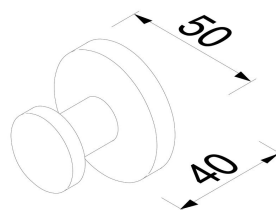

Geesa Nemox Towel hook Chrome

Item number:	916545-02	Weight limit (kg):	10
Serie:	Nemox Chrome	Concealed fixing:	True
Color name:	Chrome	Safety glass:	False
Finishing:	Chromed		
Material:	Stainless steel;Zamac		
Mounting type:	Screws		
Mounting set included:	Yes		
Guarantee (years):	15		
GTIN:	8712163185891		

Coram reserves the right to change product specification

Geesa Nemox Towel hook Brushed stainless steel

Item number:	916545-05	Weight limit (kg):	10
Serie:	Nemox Stainless steel	Concealed fixing:	True
Color name:	Brushed stainless steel	Safety glass:	False
Finishing:	Brushed stainless steel		
Material:	Stainless steel;Zamac		
Mounting type:	Screws		
Mounting set included:	Yes		
Guarantee (years):	15		
GTIN:	8712163185907		