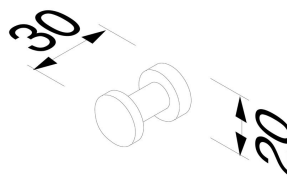

Geesa Nemox Towel hook Chrome

Item number:	916513-02	Weight limit (kg):	10
Serie:	Nemox Chrome	Concealed fixing:	True
Color name:	Chrome	Safety glass:	False
Finishing:	Chromed		
Material:	Stainless steel		
Mounting type:	Screws		
Mounting set included:	Yes		
Guarantee (years):	15		
GTIN:	8712163160522		

Coram reserves the right to change product specification

Geesa Nemox Towel hook Brushed stainless steel

Item number:	916513-05	Weight limit (kg):	10
Serie:	Nemox Stainless steel	Concealed fixing:	True
Color name:	Brushed stainless steel	Safety glass:	False
Finishing:	Brushed stainless steel		
Material:	Stainless steel		
Mounting type:	Screws		
Mounting set included:	Yes		
Guarantee (years):	15		
GTIN:	8712163160539		

Coram reserves the right to change product specification

Geesa Nemox Towel hook Black

Item number:	916513-06	Weight limit (kg):	10
Serie:	Nemox Black	Safety glass:	False
Color name:	Black		
Finishing:	Matte;Sprayed		
Material:	Stainless steel		
Mounting type:	Screws		
Mounting set included:	Yes		
Guarantee (years):	15		
GTIN:	8712163206527		