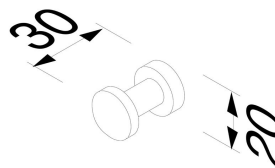

Geesa Nemox Towel hook Chrome

Item number:	916513-02	Weight limit (kg):	10
Serie:	Nemox Chrome	Concealed fixing:	True
Color name:	Chrome	Safety glass:	False
Finishing:	Chromed		
Material:	Stainless steel		
Mounting type:	Screws		
Mounting set included:	Yes		
Guarantee (years):	15		
GTIN:	8712163160522		

Coram reserves the right to change product specification

Geesa Nemox Towel hook Brushed stainless steel

Item number:	916513-05	Weight limit (kg):	10
Serie:	Nemox Stainless steel	Concealed fixing:	True
Color name:	Brushed stainless steel	Safety glass:	False
Finishing:	Brushed stainless steel		
Material:	Stainless steel		
Mounting type:	Screws		
Mounting set included:	Yes		
Guarantee (years):	15		
GTIN:	8712163160539		

Coram reserves the right to change product specification

Geesa Nemox Towel hook Black

Item number:	916513-06	Weight limit (kg):	10
Serie:	Nemox Black	Safety glass:	False
Color name:	Black		
Finishing:	Matte;Sprayed		
Material:	Stainless steel		
Mounting type:	Screws		
Mounting set included:	Yes		
Guarantee (years):	15		
GTIN:	8712163206527		

Coram reserves the right to change product specification

Geesa Nemox Towel hook Brushed gold

Item number:	916513-07	Weight limit (kg):	10
Serie:	Nemox Brushed gold	Concealed fixing:	True
Color name:	Brushed gold	Safety glass:	False
Finishing:	Coating		
Material:	Stainless steel		
Mounting type:	Screws		
Mounting set included:	Yes		
Guarantee (years):	15		
GTIN:	8712163213358		