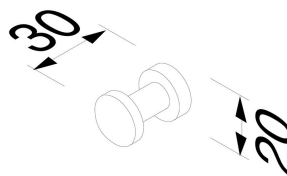

Coram reserves the right to change product specification

Geesa Nemox Towel hook Brushed stainless steel

Item number:	916513-05	Weight limit (kg):	10
Serie:	Nemox Stainless steel	Concealed fixing:	True
Color name:	Brushed stainless steel	Safety glass:	False
Finishing:	Brushed stainless steel		
Material:	Stainless steel		
Mounting type:	Screws		
Mounting set included:	Yes		
Guarantee (years):	15		
GTIN:	8712163160539		

Coram reserves the right to change product specification

Geesa Nemox Towel hook Black

Item number:	916513-06	Weight limit (kg):	10
Serie:	Nemox Black	Safety glass:	False
Color name:	Black		
Finishing:	Matte;Sprayed		
Material:	Stainless steel		
Mounting type:	Screws		
Mounting set included:	Yes		
Guarantee (years):	15		
GTIN:	8712163206527		

Coram reserves the right to change product specification

Geesa Nemox Towel hook Brushed gold

Item number:	916513-07	Weight limit (kg):	10
Serie:	Nemox Brushed gold	Concealed fixing:	True
Color name:	Brushed gold	Safety glass:	False
Finishing:	Coating		
Material:	Stainless steel		
Mounting type:	Screws		
Mounting set included:	Yes		
Guarantee (years):	15		
GTIN:	8712163213358		