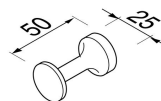

Geesa Hotel Towel hook small Chrome

Item number:	912801
Serie:	Hotel
Color name:	Chrome
Finishing:	Chromed
Material:	Brass
Mounting set included:	No
Guarantee (years):	15
GTIN:	8712163100818

Product properties

Coram reserves the right to change product specification

Geesa Hotel Towel hook large Chrome

Item number:	912802
Serie:	Hotel
Color name:	Chrome
Finishing:	Chromed
Material:	Brass
Mounting set included:	No
Guarantee (years):	15
GTIN:	8712163100825