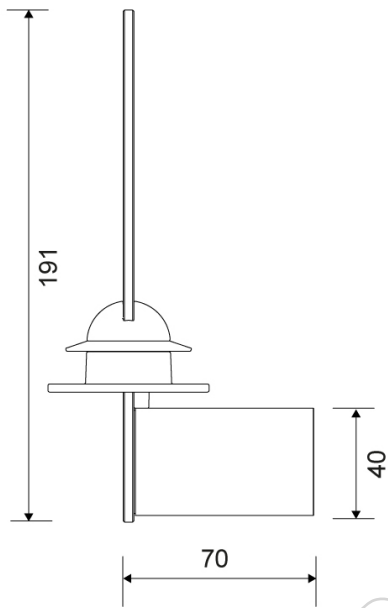

DATA SHEET

Wondershare PDFelement

7060

Products