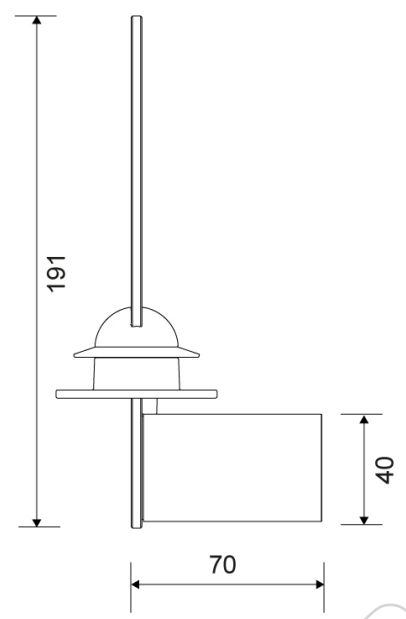

DATA SHEET

Wondershare PDFelement

7063

Products