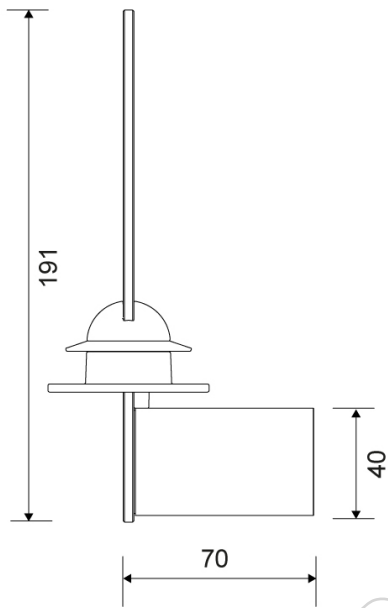

DATA SHEET

Wondershare PDFelement

7064

Products