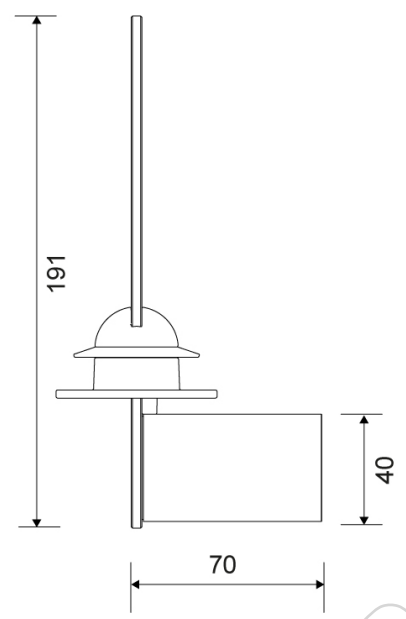

DATA SHEET

Wondershare PDFelement

7061

Products