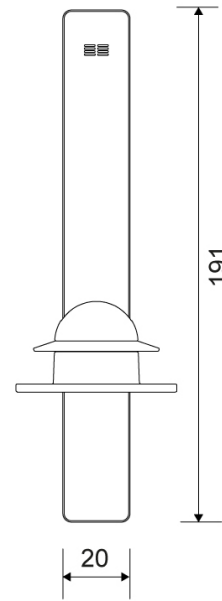

DATA SHEET

Wondershare PDFelement

7064

Products