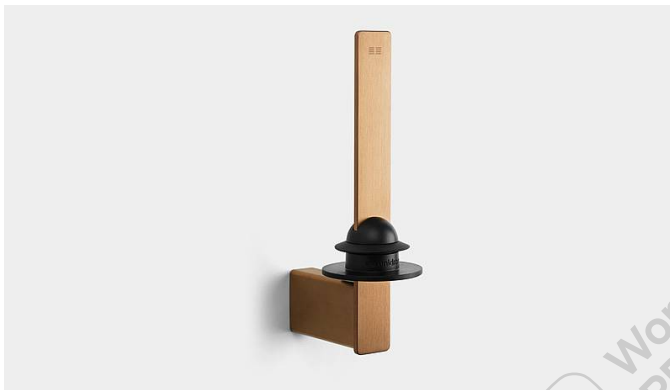

DATA SHEET

7060

Reframe | Spare toilet paper holder

Spare toilet paper holder Brushed steel

The extra holder has a separate rubber element which adjusts to the inside diameter of the roll so the roll does not slip to the side but always stays centred.

The extra holder has a separate rubber element which adjusts to the inside diameter of the roll so the roll does not slip to the side but always stays centred.

The pack contains fittings, screws and an Unbraco key for assembly.