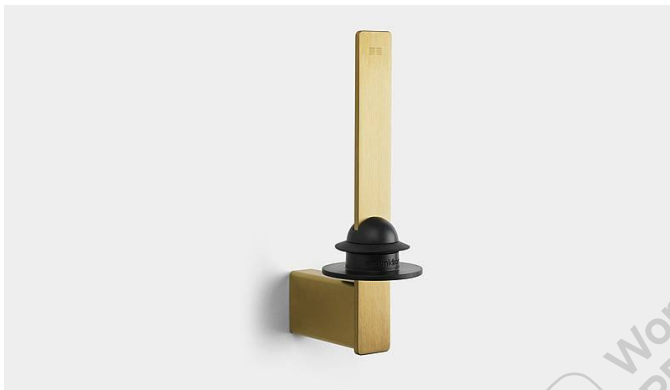

DATA SHEET

7060

Reframe | Spare toilet paper holder

Spare toilet paper holder Brushed steel

The extra holder has a separate rubber element which adjusts to the inside diameter of the roll so the roll does not slip to the side but always stays centred.

The extra holder has a separate rubber element which adjusts to the inside diameter of the roll so the roll does not slip to the side but always stays centred.

The pack contains fittings, screws and an Unbraco key for assembly.