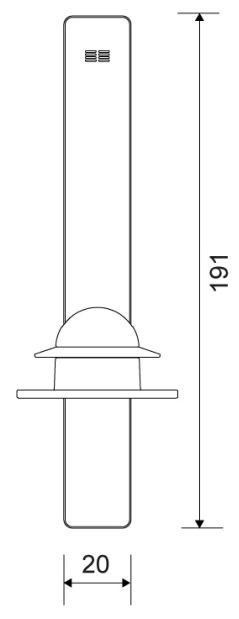

DATA SHEET

Wondershare PDFelement

7063

Products