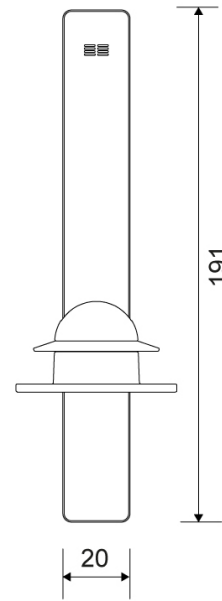

DATA SHEET

Wondershare PDFelement

7060

Products