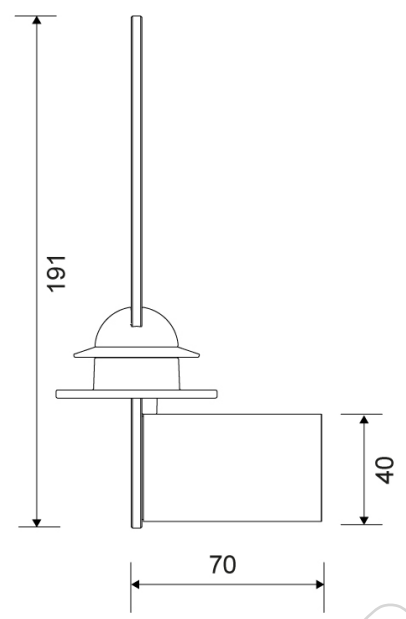

DATA SHEET

Wondershare PDFelement

7062

Products