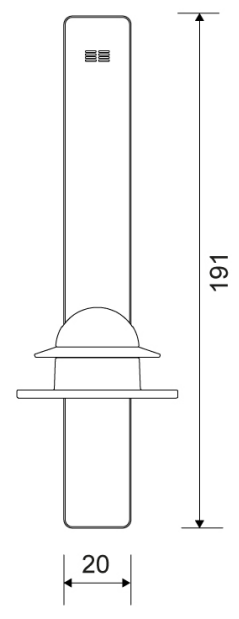

DATA SHEET

Wondershare PDFelement

7061

Products