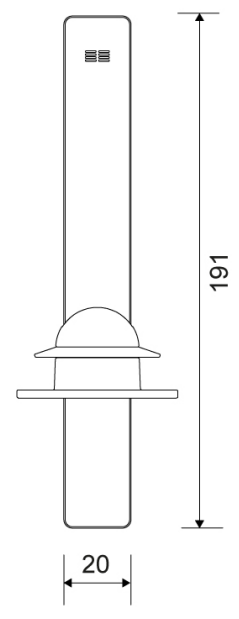

DATA SHEET

Wondershare PDFelement

7062

Products