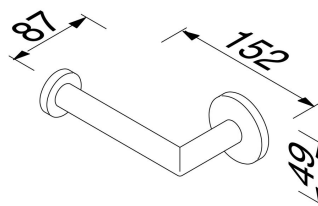

Geesa Nemox Toilet roll holder without cover Chrome

Item number:	916509-02	Concealed fixing:	True
Serie:	Nemox Chrome	Safety glass:	False
Color name:	Chrome		
Finishing:	Chromed		
Material:	Stainless steel;Zamac		
Mounting type:	Screws		
Mounting set included:	Yes		
Guarantee (years):	15		
GTIN:	8712163160447		

Coram reserves the right to change product specification

Geesa Nemox Toilet roll holder without cover Brushed stainless steel

Item number:	916509-05	Concealed fixing:	True
Serie:	Nemox Stainless steel	Safety glass:	False
Color name:	Brushed stainless steel		
Finishing:	Brushed stainless steel		
Material:	Stainless steel;Zamac		
Mounting type:	Screws		
Mounting set included:	Yes		
Guarantee (years):	15		
GTIN:	8712163160454		

Coram reserves the right to change product specification

Geesa Nemox Toilet roll holder without cover Black

Item number:	916509-06	Concealed fixing:	True
Serie:	Nemox Black	Safety glass:	False
Color name:	Black		
Finishing:	Matte;Sprayed		
Material:	Stainless steel;Zamac		
Mounting type:	Screws		
Mounting set included:	Yes		
Guarantee (years):	15		
GTIN:	8712163206510		