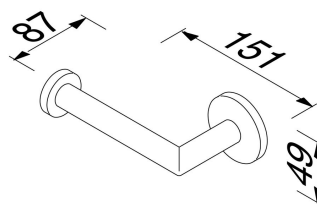

Geesa Nemox Toilet roll holder without cover Brushed gold

Item number:	916509-07	Concealed fixing:	True
Serie:	Nemox Brushed gold	Safety glass:	False
Color name:	Brushed gold		
Finishing:	Coating		
Material:	Stainless steel;Zamac		
Mounting type:	Screws		
Mounting set included:	Yes		
Guarantee (years):	15		
GTIN:	8712163213303		

Product properties

- Wall-mounted
- Sleek design
- 15 year warranty

Quality is in our DNA. Our accessories last a lifetime and can be found in the world's best-known hotels and luxurious cruise ships, where the products are used intensively and where our accessories have to meet high requirements when it comes to design, functionality, installation and ease of use.

Coram reserves the right to change product specification