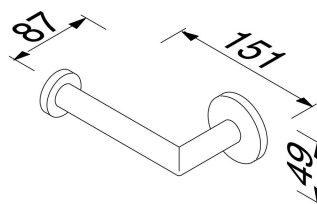

Coram reserves the right to change product specification

Geesa Nemox Toilet roll holder without cover Brushed stainless steel

Item number:	916509-05	Concealed fixing:	True
Serie:	Nemox Stainless steel	Safety glass:	False
Color name:	Brushed stainless steel		
Finishing:	Brushed stainless steel		
Material:	Stainless steel;Zamac		
Mounting type:	Screws		
Mounting set included:	Yes		
Guarantee (years):	15		
GTIN:	8712163160454		

Coram reserves the right to change product specification

Geesa Nemox Toilet roll holder without cover Black

Item number:	916509-06	Concealed fixing:	True
Serie:	Nemox Black	Safety glass:	False
Color name:	Black		
Finishing:	Matte;Sprayed		
Material:	Stainless steel;Zamac		
Mounting type:	Screws		
Mounting set included:	Yes		
Guarantee (years):	15		
GTIN:	8712163206510		