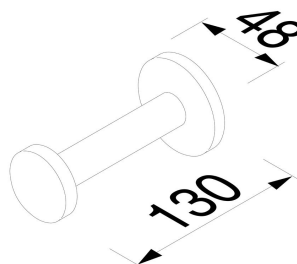

Geesa Nemox Spare toilet roll holder Chrome

Item number:	916512-02	Concealed fixing:	True
Serie:	Nemox Chrome	Safety glass:	False
Color name:	Chrome		
Finishing:	Chromed		
Material:	Stainless steel;Zamac		
Mounting type:	Screws		
Mounting set included:	Yes		
Guarantee (years):	15		
GTIN:	8712163160508		

Coram reserves the right to change product specification

Geesa Nemox Spare toilet roll holder Brushed stainless steel

Item number:	916512-05	Concealed fixing:	True
Serie:	Nemox Stainless steel	Safety glass:	False
Color name:	Brushed stainless steel		
Finishing:	Brushed stainless steel		
Material:	Stainless steel;Zamac		
Mounting type:	Screws		
Mounting set included:	Yes		
Guarantee (years):	15		
GTIN:	8712163160515		

Coram reserves the right to change product specification

Geesa Nemox Spare toilet roll holder Black

Item number:	916512-06	Concealed fixing:	True
Serie:	Nemox Black	Safety glass:	False
Color name:	Black		
Finishing:	Sprayed		
Material:	Stainless steel;Zamac		
Mounting type:	Screws		
Mounting set included:	Yes		
Guarantee (years):	15		
GTIN:	8712163207630		