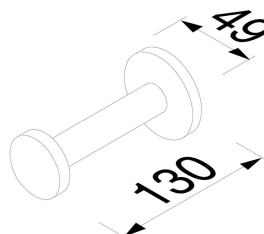

Geesa Nemox Spare toilet roll holder Black

Item number:	916512-06	Concealed fixing:	True
Serie:	Nemox Black	Safety glass:	False
Color name:	Black		
Finishing:	Sprayed		
Material:	Stainless steel;Zamac		
Mounting type:	Screws		
Mounting set included:	Yes		
Guarantee (years):	15		
GTIN:	8712163207630		

Product properties

- Striking yet neutral design
- Sleek finish
- Room for a spare toilet roll
- 15 year warranty

Quality is in our DNA. Our accessories last a lifetime and can be found in the world's best-known hotels and luxurious cruise ships, where the products are used intensively and where our accessories have to meet high requirements when it comes to design, functionality, installation and ease of use.

Coram reserves the right to change product specification