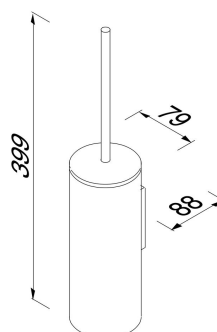

Geesa Wynk Toilet brush with holder freestanding Chrome

Item number:	914510-02	Safety glass:	False
Serie:	Wynk		
Color name:	Chrome		
Finishing:	Polished		
Material:	Stainless steel		
Mounting set included:	No		
Certifications:	GIO 2013		
Guarantee (years):	15		
GTIN:	8712163185136		

Coram reserves the right to change product specification

Geesa Wynk Toilet brush with holder Chrome

Item number:	914511-02	Safety glass:	False
Serie:	Wynk		
Color name:	Chrome		
Finishing:	Polished		
Material:	Stainless steel		
Mounting set included:	No		
Certifications:	GIO 2013		
Guarantee (years):	15		
GTIN:	8712163185143		