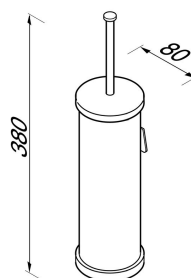

Geesa Nemox Toilet brush with holder Brushed stainless steel

Item number:	916511-05	Concealed fixing:	True
Serie:	Nemox Stainless steel	Safety glass:	False
Color name:	Brushed stainless steel	Toilet brush head:	White
Finishing:	Brushed stainless steel		
Material:	Stainless steel		
Mounting type:	Screws		
Mounting set included:	Yes		
Guarantee (years):	15		
GTIN:	8712163160768		

Product properties

- Sustainable materials and high quality
- Luxury stainless steel finish
- 15 year warranty

Quality is in our DNA. Our accessories last a lifetime and can be found in the world's best-known hotels and luxurious cruise ships, where the products are used intensively and where our accessories have to meet high requirements when it comes to design, functionality, installation and ease of use.

Coram reserves the right to change product specification