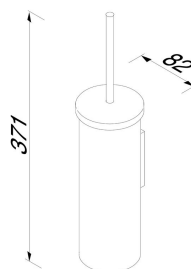

Geesa Nemox Toilet brush with holder Chrome (white brush head)

Item number:	916511-02	Safety glass:	False
Serie:	Nemox Chrome	Toilet brush head:	White
Color name:	Chrome		
Finishing:	Chromed		
Material:	Stainless steel		
Mounting type:	Screws		
Mounting set included:	Yes		
Guarantee (years):	15		
GTIN:	8712163184146		

Product properties

- Sustainable materials and high quality
- Luxury chrome finish
- 15 year warranty

Quality is in our DNA. Our accessories last a lifetime and can be found in the world's best-known hotels and luxurious cruise ships, where the products are used intensively and where our accessories have to meet high requirements when it comes to design, functionality, installation and ease of use.

Coram reserves the right to change product specification