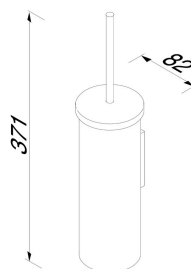

Geesa Nemox Toilet brush with holder Black

Item number:	916511-66	Concealed fixing:	True
Serie:	Nemox Black	Safety glass:	False
Color name:	Black	Toilet brush head:	Black
Finishing:	Matte;Sprayed		
Material:	Stainless steel		
Mounting type:	Screws		
Mounting set included:	Yes		
Guarantee (years):	15		
GTIN:	8712163207388		

Product properties

- Sustainable materials and high quality
- Luxury finish in black
- 15 year warranty

Quality is in our DNA. Our accessories last a lifetime and can be found in the world's best-known hotels and luxurious cruise ships, where the products are used intensively and where our accessories have to meet high requirements when it comes to design, functionality, installation and ease of use.

Coram reserves the right to change product specification