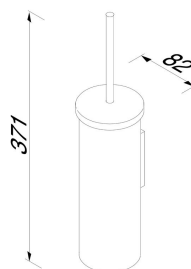

Geesa Nemox Toilet brush with holder Brushed gold (white brush head)

Item number:	916511-07	Concealed fixing:	True
Serie:	Nemox Brushed gold	Safety glass:	False
Color name:	Brushed gold	Toilet brush head:	White
Finishing:	Coating		
Material:	Stainless steel		
Mounting type:	Screws		
Mounting set included:	Yes		
Guarantee (years):	15		
GTIN:	8712163213327		

Product properties

- Sustainable materials and high quality
- Luxury gold finish
- 15 year warranty

Quality is in our DNA. Our accessories last a lifetime and can be found in the world's best-known hotels and luxurious cruise ships, where the products are used intensively and where our accessories have to meet high requirements when it comes to design, functionality, installation and ease of use.

Coram reserves the right to change product specification