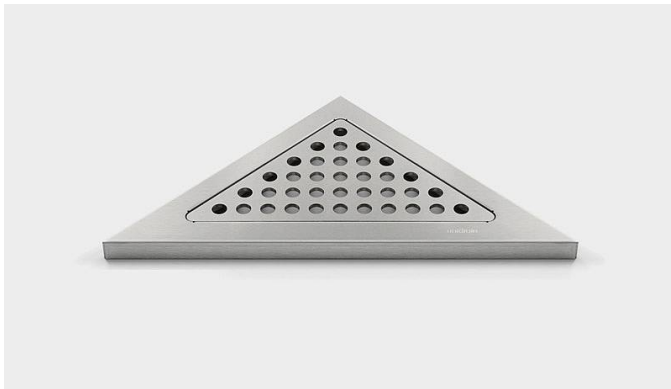

2850.0201

Line 2850

Designed for insertion in tile joint or screw mounting into existing shower cubicle.

Soap shelf incl. grating and mounting set

For corner mounting only

Specifications

ITEM NUMBER	GTIN NUMBER	WEIGHT INCLUDING PACKAGING
2850.0201	5707692006383	500 g
WEIGHT EXCLUDING PACKAGING	MATERIAL	USAGE
400 g	Stainless steel (AISI 304)	Wall
SURFACE		
Brushed		