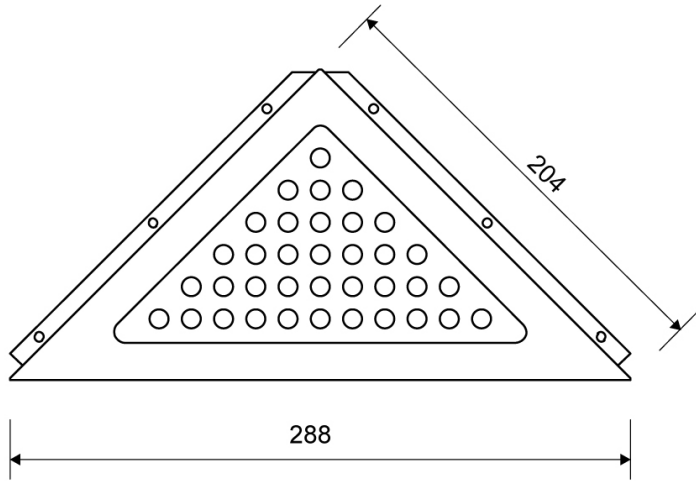

2850.0201

Line 2850

Designed for insertion in tile joint or screw mounting into existing shower cubicle.

Soap shelf incl. grating and mounting set

For corner mounting only

Specifications

ITEM NUMBER	GTIN NUMBER	WEIGHT INCLUDING PACKAGING
2850.0201	5707692006383	500 g
WEIGHT EXCLUDING PACKAGING	MATERIAL	USAGE
400 g	Stainless steel (AISI 304)	Wall
SURFACE		
Brushed		