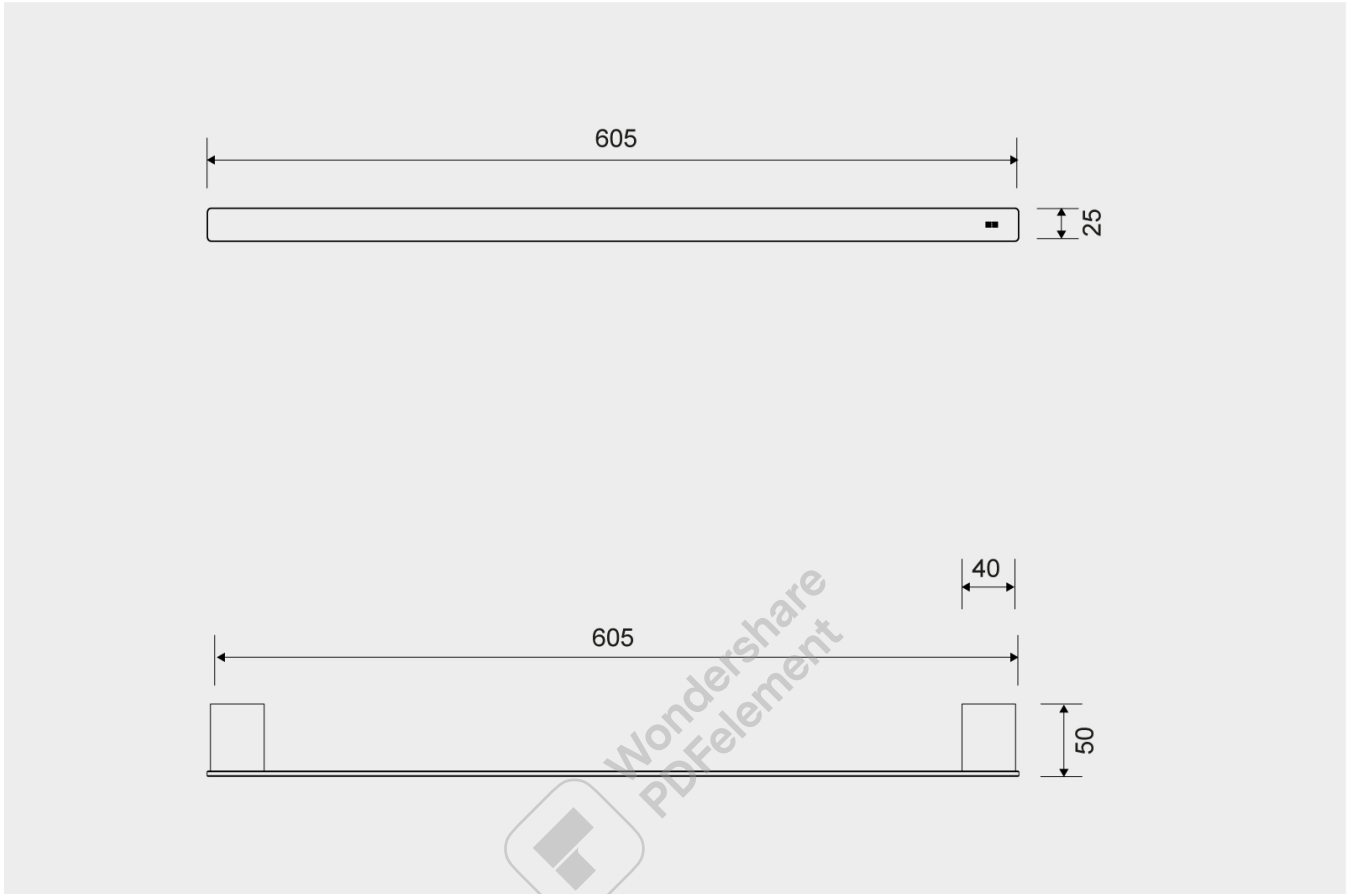

The pack contains fittings, screws and an Unbraco key for assembly.

Specifications

ITEM NUMBER	GTIN NUMBER	WEIGHT
7081	5707692010830	850 g
MATERIAL	SURFACE	HEIGHT
Stainless steel (AISI 304)	Polished steel	25 mm
DEPTH	WIDTH	
50 mm	605 mm	

7081

Products

DATA SHEET

7082

Reframe | Towel bar

Towel bar Brass

The towel bar harmonises perfectly with the rest of the collection and ensures that even your softest and airiest towels always hand perfectly. It has a unique bracket to ensure that the rail is firmly fitted to the wall.

The pack contains fittings, screws and an Unbraco key for assembly.

Specifications

ITEM NUMBER	GTIN NUMBER	WEIGHT
7082	5707692010847	850 g
MATERIAL	SURFACE	HEIGHT
Stainless steel (AISI 304)	PVD: Brass	25 mm
DEPTH	WIDTH	
50 mm	605 mm	

The pack contains fittings, screws and an Unbraco key for assembly.

Specifications

ITEM NUMBER	GTIN NUMBER	WEIGHT
7083	5707692010854	850 g
MATERIAL	SURFACE	HEIGHT
Stainless steel (AISI 304)	PVD: Copper	25 mm
DEPTH	WIDTH	
50 mm	605 mm	