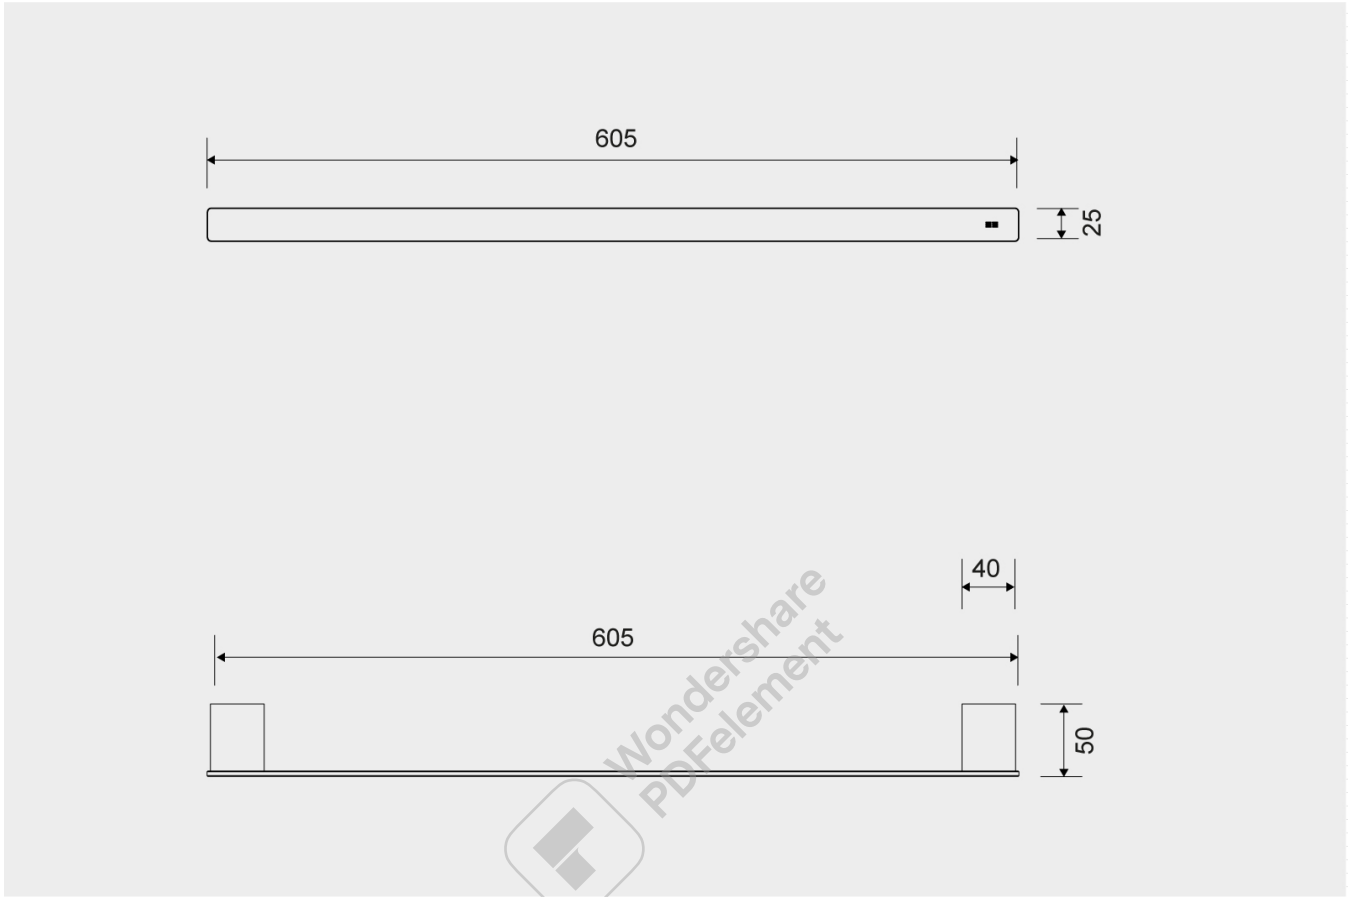

DATA SHEET

7080

Reframe | Towel bar

Towel bar Brushed steel

The towel bar harmonises perfectly with the rest of the collection and ensures that even your softest and airiest towels always hand perfectly. It has a unique bracket to ensure that the rail is firmly fitted to the wall.

The pack contains fittings, screws and an Unbraco key for assembly.

Specifications

ITEM NUMBER	GTIN NUMBER	WEIGHT
7080	5707692010823	850 g
MATERIAL	SURFACE	HEIGHT
Stainless steel (AISI 304)	Brushed steel	25 mm
DEPTH	WIDTH	
50 mm	605 mm	

The pack contains fittings, screws and an Unbraco key for assembly.

Specifications

ITEM NUMBER	GTIN NUMBER	WEIGHT
7081	5707692010830	850 g
MATERIAL	SURFACE	HEIGHT
Stainless steel (AISI 304)	Polished steel	25 mm
DEPTH	WIDTH	
50 mm	605 mm	

The pack contains fittings, screws and an Unbraco key for assembly.

Specifications

ITEM NUMBER	GTIN NUMBER	WEIGHT
7082	5707692010847	850 g
MATERIAL	SURFACE	HEIGHT
Stainless steel (AISI 304)	PVD: Brass	25 mm
DEPTH	WIDTH	
50 mm	605 mm	