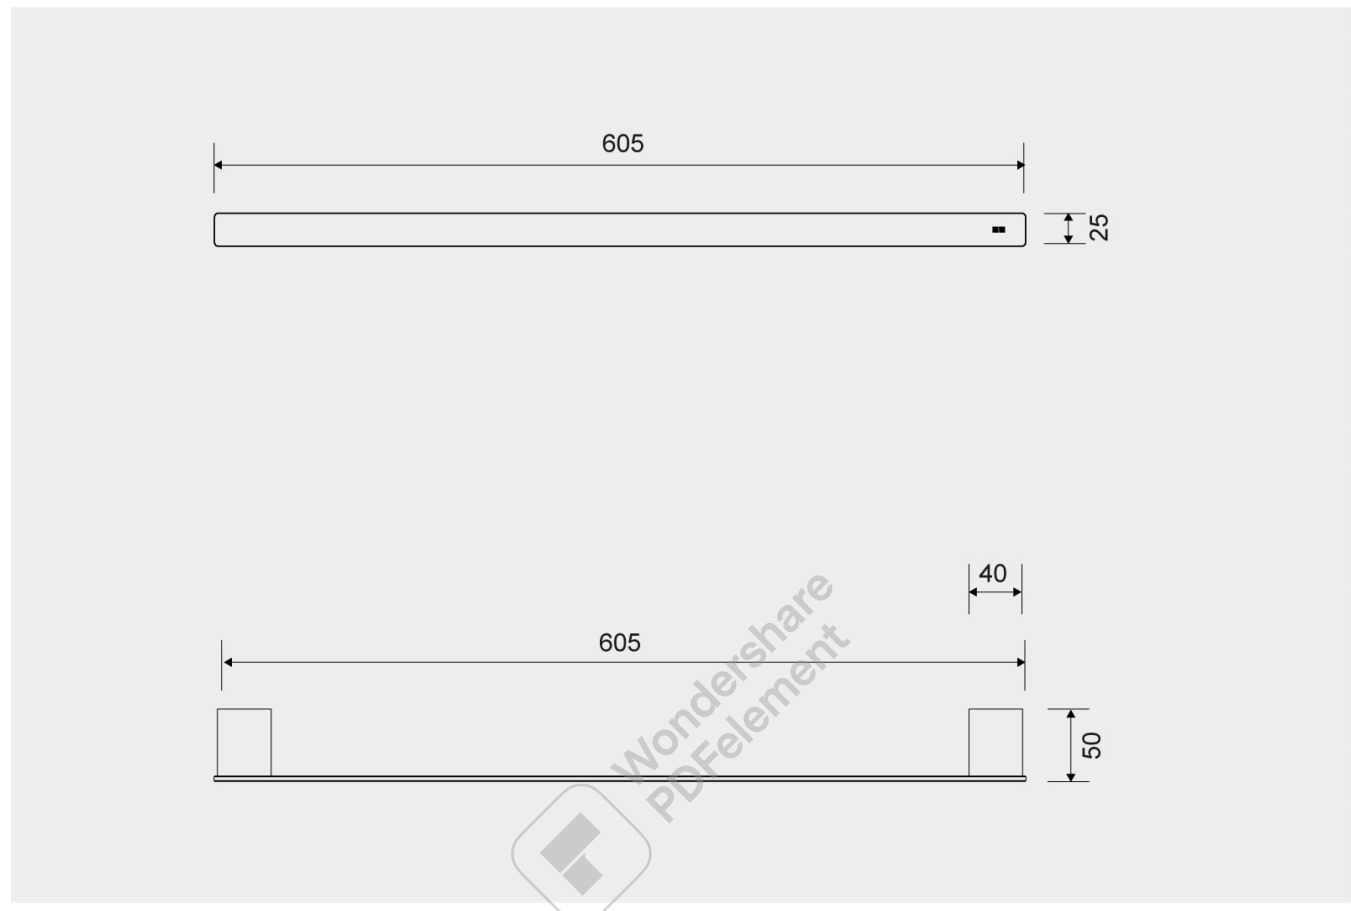

DATA SHEET

7080

Reframe | Towel bar

Towel bar Brushed steel

The towel bar harmonises perfectly with the rest of the collection and ensures that even your softest and airiest towels always hand perfectly. It has a unique bracket to ensure that the rail is firmly fitted to the wall.

The pack contains fittings, screws and an Unbraco key for assembly.

Specifications

ITEM NUMBER	GTIN NUMBER	WEIGHT
7080	5707692010823	850 g
MATERIAL	SURFACE	HEIGHT
Stainless steel (AISI 304)	Brushed steel	25 mm
DEPTH	WIDTH	
50 mm	605 mm	

The pack contains fittings, screws and an Unbraco key for assembly.

Specifications

ITEM NUMBER	GTIN NUMBER	WEIGHT
7081	5707692010830	850 g
MATERIAL	SURFACE	HEIGHT
Stainless steel (AISI 304)	Polished steel	25 mm
DEPTH	WIDTH	
50 mm	605 mm	

The pack contains fittings, screws and an Unbraco key for assembly.

Specifications

ITEM NUMBER	GTIN NUMBER	WEIGHT
7083	5707692010854	850 g
MATERIAL	SURFACE	HEIGHT
Stainless steel (AISI 304)	PVD: Copper	25 mm
DEPTH	WIDTH	
50 mm	605 mm	