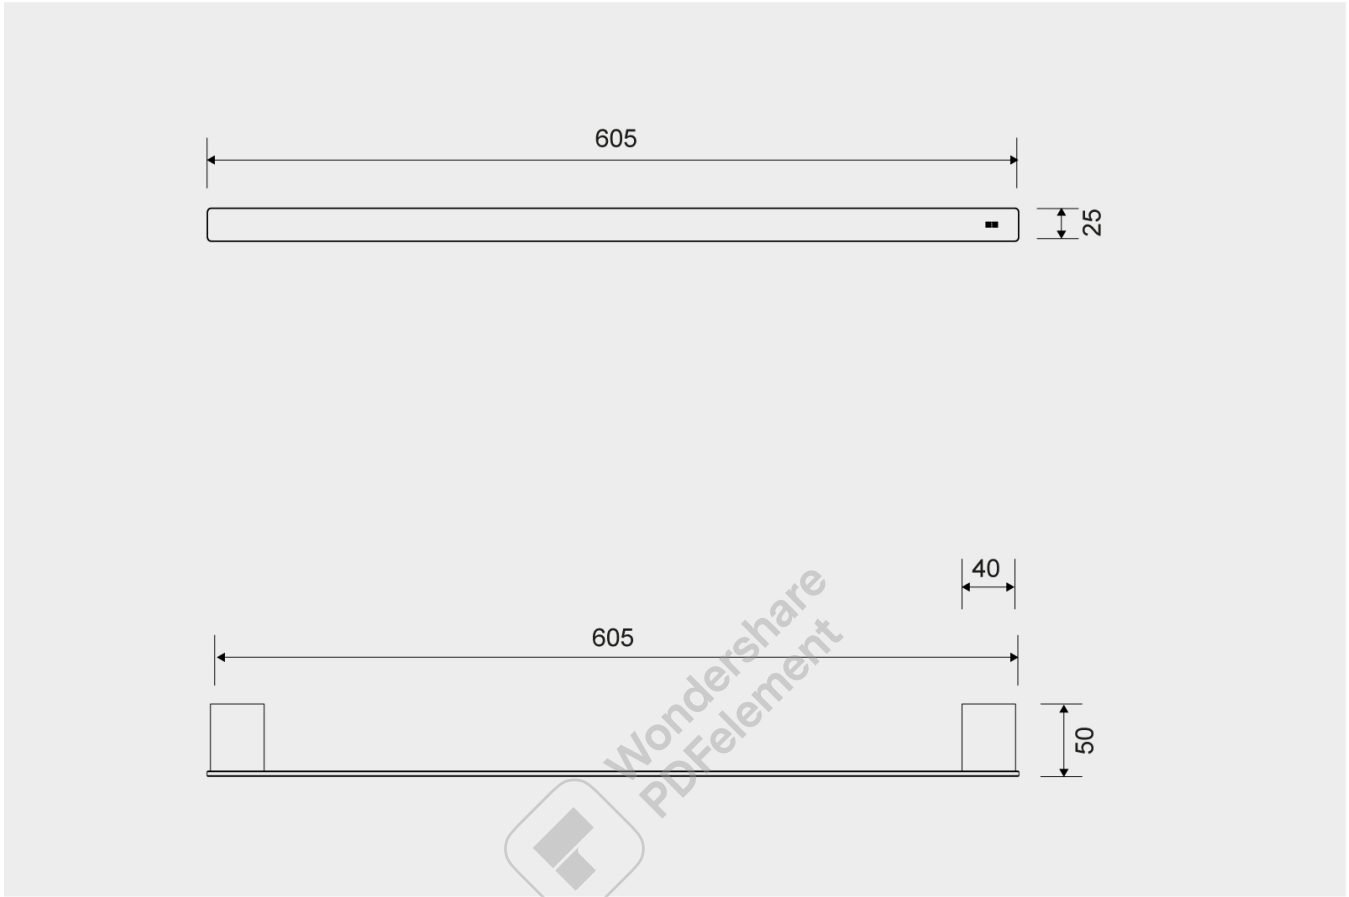

The pack contains fittings, screws and an Unbraco key for assembly.

Specifications

ITEM NUMBER	GTIN NUMBER	WEIGHT
7082	5707692010847	850 g
MATERIAL	SURFACE	HEIGHT
Stainless steel (AISI 304)	PVD: Brass	25 mm
DEPTH	WIDTH	
50 mm	605 mm	

The pack contains fittings, screws and an Unbraco key for assembly.

Specifications

ITEM NUMBER	GTIN NUMBER	WEIGHT
7083	5707692010854	850 g
MATERIAL	SURFACE	HEIGHT
Stainless steel (AISI 304)	PVD: Copper	25 mm
DEPTH	WIDTH	
50 mm	605 mm	

7083

Products

DATA SHEET

7084

Reframe | Towel bar

Towel bar Black

The towel bar harmonises perfectly with the rest of the collection and ensures that even your softest and airiest towels always hand perfectly. It has a unique bracket to ensure that the rail is firmly fitted to the wall.

The pack contains fittings, screws and an Unbraco key for assembly.

Specifications

ITEM NUMBER	GTIN NUMBER	WEIGHT
7084	5707692010861	850 g
MATERIAL	SURFACE	HEIGHT
Stainless steel (AISI 304)	PVD: Black	25 mm
DEPTH	WIDTH	
50 mm	605 mm	