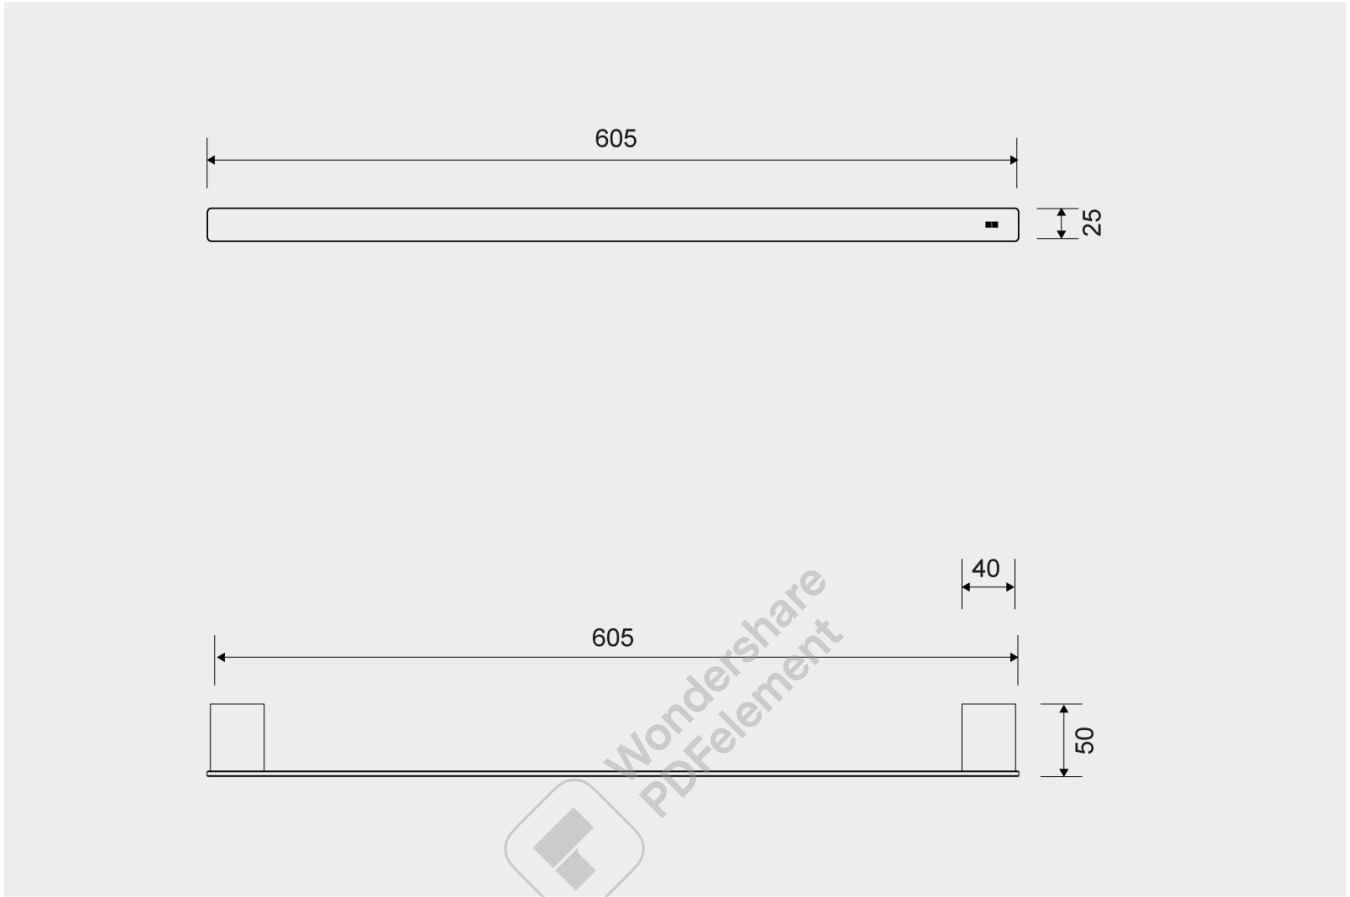

The pack contains fittings, screws and an Unbraco key for assembly.

Specifications

ITEM NUMBER	GTIN NUMBER	WEIGHT
7082	5707692010847	850 g
MATERIAL	SURFACE	HEIGHT
Stainless steel (AISI 304)	PVD: Brass	25 mm
DEPTH	WIDTH	
50 mm	605 mm	

7082

Products

DATA SHEET

7083

Reframe | Towel bar

Towel bar Copper

The towel bar harmonises perfectly with the rest of the collection and ensures that even your softest and airiest towels always hand perfectly. It has a unique bracket to ensure that the rail is firmly fitted to the wall.

The pack contains fittings, screws and an Unbraco key for assembly.

Specifications

ITEM NUMBER	GTIN NUMBER	WEIGHT
7083	5707692010854	850 g
MATERIAL	SURFACE	HEIGHT
Stainless steel (AISI 304)	PVD: Copper	25 mm
DEPTH	WIDTH	
50 mm	605 mm	

The pack contains fittings, screws and an Unbraco key for assembly.

Specifications

ITEM NUMBER	GTIN NUMBER	WEIGHT
7084	5707692010861	850 g
MATERIAL	SURFACE	HEIGHT
Stainless steel (AISI 304)	PVD: Black	25 mm
DEPTH	WIDTH	
50 mm	605 mm	