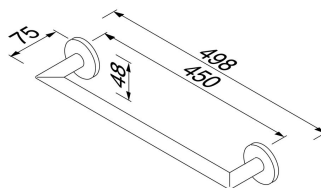

Geesa Nemox Towel rail 45 cm Chrome

Item number:	916507-02-45	Center to center distance (mm):	450
Serie:	Nemox Chrome	Weight limit (kg):	10
Color name:	Chrome	Concealed fixing:	True
Finishing:	Chromed	Safety glass:	False
Material:	Stainless steel;Zamac		
Mounting type:	Screws		
Mounting set included:	Yes		
Guarantee (years):	15		
GTIN:	8712163160386		

Coram reserves the right to change product specification

Geesa Nemox Towel rail 60 cm Chrome

Item number:	916507-02-60	Center to center distance	600
Serie:	Nemox Chrome	(mm):	
Color name:	Chrome	Weight limit (kg):	10
Finishing:	Chromed	Concealed fixing:	True
Material:	Stainless steel;Zamac	Safety glass:	False
Mounting type:	Screws		
Mounting set included:	Yes		
Guarantee (years):	15		
GTIN:	8712163160409		

Coram reserves the right to change product specification

Geesa Nemox Towel rail 45 cm Brushed stainless steel

Item number:	916507-05-45	Center to center distance (mm):	450
Serie:	Nemox Stainless steel	Weight limit (kg):	10
Color name:	Brushed stainless steel	Concealed fixing:	True
Finishing:	Brushed stainless steel	Safety glass:	False
Material:	Stainless steel;Zamac		
Mounting type:	Screws		
Mounting set included:	Yes		
Guarantee (years):	15		
GTIN:	8712163160393		

Coram reserves the right to change product specification

Geesa Nemox Towel rail 60 cm Brushed stainless steel

Item number:	916507-05-60	Center to center distance (mm):	600
Serie:	Nemox Stainless steel	Weight limit (kg):	10
Color name:	Brushed stainless steel	Concealed fixing:	True
Finishing:	Brushed stainless steel	Safety glass:	False
Material:	Stainless steel;Zamac		
Mounting type:	Screws		
Mounting set included:	Yes		
Guarantee (years):	15		
GTIN:	8712163160416		