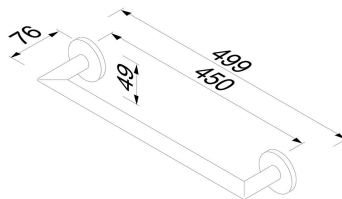

Coram reserves the right to change product specification

Geesa Nemox Towel rail 60 cm Brushed stainless steel

Item number:	916507-05-60	Center to center distance (mm):	600
Serie:	Nemox Stainless steel	Weight limit (kg):	10
Color name:	Brushed stainless steel	Concealed fixing:	True
Finishing:	Brushed stainless steel	Safety glass:	False
Material:	Stainless steel;Zamac		
Mounting type:	Screws		
Mounting set included:	Yes		
Guarantee (years):	15		
GTIN:	8712163160416		

Coram reserves the right to change product specification

Geesa Nemox Towel rail 45 cm Black

Item number:	916507-06-45	Center to center distance (mm):	450
Serie:	Nemox Black	Weight limit (kg):	10
Color name:	Black	Concealed fixing:	True
Finishing:	Matte;Sprayed	Safety glass:	False
Material:	Stainless steel;Zamac		
Mounting type:	Screws		
Mounting set included:	Yes		
Guarantee (years):	15		
GTIN:	8712163207364		

Coram reserves the right to change product specification

Geesa Nemox Towel rail 60 cm Black

Item number:	916507-06-60	Center to center distance (mm):	600
Serie:	Nemox Black	Weight limit (kg):	10
Color name:	Black	Concealed fixing:	True
Finishing:	Matte;Sprayed	Safety glass:	False
Material:	Stainless steel;Zamac		
Mounting type:	Screws		
Mounting set included:	Yes		
Guarantee (years):	15		
GTIN:	8712163207623		

Coram reserves the right to change product specification

Geesa Nemox Towel rail 45 cm Brushed gold

Item number:	916507-07-45	Center to center distance	450
Serie:	Nemox Brushed gold	(mm):	
Color name:	Brushed gold	Weight limit (kg):	10
Finishing:	Coating	Concealed fixing:	True
Material:	Stainless steel;Zamac	Safety glass:	False
Mounting type:	Screws		
Mounting set included:	Yes		
Guarantee (years):	15		
GTIN:	8712163213334		