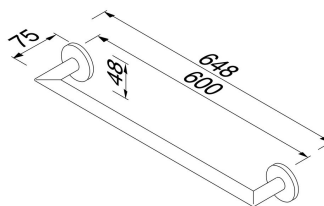

Geesa Nemox Towel rail 45 cm Chrome

Item number:	916507-02-45	Center to center distance (mm):	450
Serie:	Nemox Chrome	Weight limit (kg):	10
Color name:	Chrome	Concealed fixing:	True
Finishing:	Chromed	Safety glass:	False
Material:	Stainless steel;Zamac		
Mounting type:	Screws		
Mounting set included:	Yes		
Guarantee (years):	15		
GTIN:	8712163160386		

Coram reserves the right to change product specification

Geesa Nemox Towel rail 60 cm Chrome

Item number:	916507-02-60	Center to center distance	600
Serie:	Nemox Chrome	(mm):	
Color name:	Chrome	Weight limit (kg):	10
Finishing:	Chromed	Concealed fixing:	True
Material:	Stainless steel;Zamac	Safety glass:	False
Mounting type:	Screws		
Mounting set included:	Yes		
Guarantee (years):	15		
GTIN:	8712163160409		

Coram reserves the right to change product specification

Geesa Nemox Towel rail 45 cm Brushed stainless steel

Item number:	916507-05-45	Center to center distance (mm):	450
Serie:	Nemox Stainless steel	Weight limit (kg):	10
Color name:	Brushed stainless steel	Concealed fixing:	True
Finishing:	Brushed stainless steel	Safety glass:	False
Material:	Stainless steel;Zamac		
Mounting type:	Screws		
Mounting set included:	Yes		
Guarantee (years):	15		
GTIN:	8712163160393		

Coram reserves the right to change product specification

Geesa Nemox Towel rail 60 cm Brushed stainless steel

Item number:	916507-05-60	Center to center distance (mm):	600
Serie:	Nemox Stainless steel	Weight limit (kg):	10
Color name:	Brushed stainless steel	Concealed fixing:	True
Finishing:	Brushed stainless steel	Safety glass:	False
Material:	Stainless steel;Zamac		
Mounting type:	Screws		
Mounting set included:	Yes		
Guarantee (years):	15		
GTIN:	8712163160416		