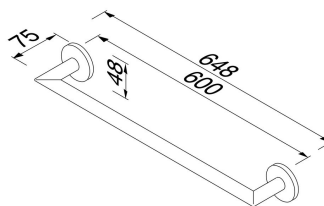

Coram reserves the right to change product specification

Geesa Nemox Towel rail 60 cm Black

Item number:	916507-06-60	Center to center distance (mm):	600
Serie:	Nemox Black	Weight limit (kg):	10
Color name:	Black	Concealed fixing:	True
Finishing:	Matte;Sprayed	Safety glass:	False
Material:	Stainless steel;Zamac		
Mounting type:	Screws		
Mounting set included:	Yes		
Guarantee (years):	15		
GTIN:	8712163207623		

Coram reserves the right to change product specification

Geesa Nemox Towel rail 45 cm Brushed gold

Item number:	916507-07-45	Center to center distance	450
Serie:	Nemox Brushed gold	(mm):	
Color name:	Brushed gold	Weight limit (kg):	10
Finishing:	Coating	Concealed fixing:	True
Material:	Stainless steel;Zamac	Safety glass:	False
Mounting type:	Screws		
Mounting set included:	Yes		
Guarantee (years):	15		
GTIN:	8712163213334		

Coram reserves the right to change product specification

Geesa Nemox Towel rail 60 cm Brushed gold

Item number:	916507-07-60	Center to center distance	600
Serie:	Nemox Brushed gold	(mm):	
Color name:	Brushed gold	Weight limit (kg):	10
Finishing:	Coating	Concealed fixing:	True
Material:	Stainless steel;Zamac	Safety glass:	False
Mounting type:	Screws		
Mounting set included:	Yes		
Guarantee (years):	15		
GTIN:	8712163213341		