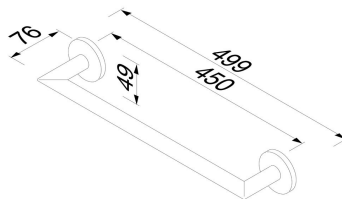

Coram reserves the right to change product specification

Geesa Nemox Towel rail 60 cm Chrome

Item number:	916507-02-60	Center to center distance	600
Serie:	Nemox Chrome	(mm):	
Color name:	Chrome	Weight limit (kg):	10
Finishing:	Chromed	Concealed fixing:	True
Material:	Stainless steel;Zamac	Safety glass:	False
Mounting type:	Screws		
Mounting set included:	Yes		
Guarantee (years):	15		
GTIN:	8712163160409		

Coram reserves the right to change product specification

Geesa Nemox Towel rail 45 cm Brushed stainless steel

Item number:	916507-05-45	Center to center distance (mm):	450
Serie:	Nemox Stainless steel	Weight limit (kg):	10
Color name:	Brushed stainless steel	Concealed fixing:	True
Finishing:	Brushed stainless steel	Safety glass:	False
Material:	Stainless steel;Zamac		
Mounting type:	Screws		
Mounting set included:	Yes		
Guarantee (years):	15		
GTIN:	8712163160393		

Coram reserves the right to change product specification

Geesa Nemox Towel rail 60 cm Brushed stainless steel

Item number:	916507-05-60	Center to center distance (mm):	600
Serie:	Nemox Stainless steel	Weight limit (kg):	10
Color name:	Brushed stainless steel	Concealed fixing:	True
Finishing:	Brushed stainless steel	Safety glass:	False
Material:	Stainless steel;Zamac		
Mounting type:	Screws		
Mounting set included:	Yes		
Guarantee (years):	15		
GTIN:	8712163160416		

Coram reserves the right to change product specification

Geesa Nemox Towel rail 45 cm Black

Item number:	916507-06-45	Center to center distance (mm):	450
Serie:	Nemox Black	Weight limit (kg):	10
Color name:	Black	Concealed fixing:	True
Finishing:	Matte;Sprayed	Safety glass:	False
Material:	Stainless steel;Zamac		
Mounting type:	Screws		
Mounting set included:	Yes		
Guarantee (years):	15		
GTIN:	8712163207364		