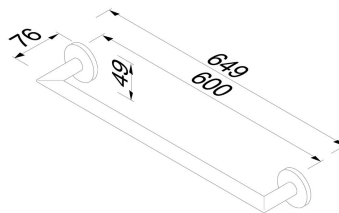

Coram reserves the right to change product specification

Geesa Nemox Towel rail 45 cm Brushed stainless steel

Item number:	916507-05-45	Center to center distance (mm):	450
Serie:	Nemox Stainless steel	Weight limit (kg):	10
Color name:	Brushed stainless steel	Concealed fixing:	True
Finishing:	Brushed stainless steel	Safety glass:	False
Material:	Stainless steel;Zamac		
Mounting type:	Screws		
Mounting set included:	Yes		
Guarantee (years):	15		
GTIN:	8712163160393		

Coram reserves the right to change product specification

Geesa Nemox Towel rail 60 cm Brushed stainless steel

Item number:	916507-05-60	Center to center distance (mm):	600
Serie:	Nemox Stainless steel	Weight limit (kg):	10
Color name:	Brushed stainless steel	Concealed fixing:	True
Finishing:	Brushed stainless steel	Safety glass:	False
Material:	Stainless steel;Zamac		
Mounting type:	Screws		
Mounting set included:	Yes		
Guarantee (years):	15		
GTIN:	8712163160416		

Coram reserves the right to change product specification

Geesa Nemox Towel rail 45 cm Black

Item number:	916507-06-45	Center to center distance (mm):	450
Serie:	Nemox Black	Weight limit (kg):	10
Color name:	Black	Concealed fixing:	True
Finishing:	Matte;Sprayed	Safety glass:	False
Material:	Stainless steel;Zamac		
Mounting type:	Screws		
Mounting set included:	Yes		
Guarantee (years):	15		
GTIN:	8712163207364		

Coram reserves the right to change product specification

Geesa Nemox Towel rail 60 cm Black

Item number:	916507-06-60	Center to center distance (mm):	600
Serie:	Nemox Black	Weight limit (kg):	10
Color name:	Black	Concealed fixing:	True
Finishing:	Matte;Sprayed	Safety glass:	False
Material:	Stainless steel;Zamac		
Mounting type:	Screws		
Mounting set included:	Yes		
Guarantee (years):	15		
GTIN:	8712163207623		