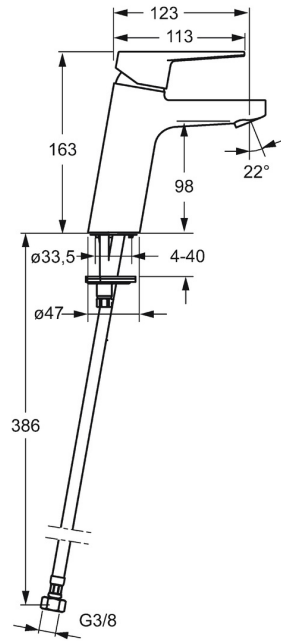

EAN: 4057304014338
static.hansa.com/090228333

- Washbasin
- Single-lever
- Deck mounted
- Matt black
- Fixed spout
- PCA® - constant flow rate regardless of pressure variations
- Hot/Cold symbols, Single operating lever/handle
- Limitation option for maximum temperature and flow-rate, Adjustable hot water stop (included, retrofittable)
- ø 35 mm ceramic cartridge for flow and temperature control
- Flexible inlet pipes
- Inner body made of DZR brass, Rapid installation system
- Without pop-up waste, Without draw-rod opening

Technical data

Flow properties

Flow-rate at 3 bar (with flow controller)	6.0 l/min
Pressure loss with flow (0.1 l/s)	2 bar

Technical properties

DN-size (nominal dimension)	DN15
Hot water supply	max. +70°C
Working pressure	1-10 bar
Connection size	G3/8
Projection	123 mm
Backflow prevention (EN1717)	AA
Material	Brass

Regulations

EN standard	EN 817
Noise class	I (ISO 3822)

Approvals and Declarations

KIWA	K6116/08
DVGW	NW-6506CQ0410
ABP	P-IX 38553/IA
Declaration of conformity	DoC

Spare parts

SP0902228333

	Name	Code
01	Temperature adjustment limiter	59912325
02	Tightening nut, M40x1	1003409V
03	Cartridge, 3.5 Classic	59913075
04	Fixing screw, M8x1, L=140	59912474
05	Bottom seal	59914591
06	Fixing set	59910749