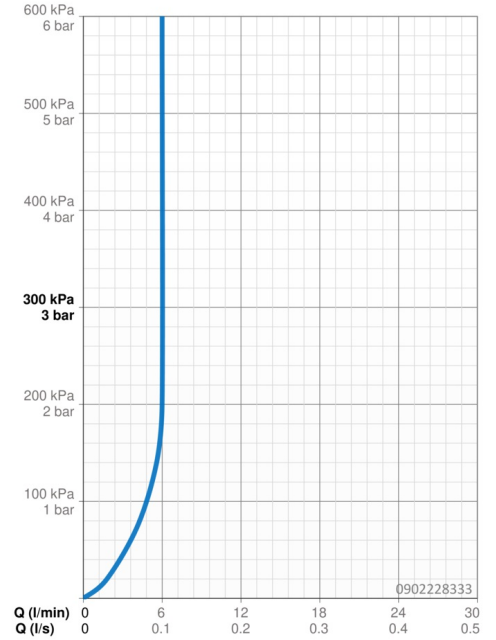

Technical data

Flow properties

Flow-rate at 3 bar (with flow controller)	6.0 l/min
Pressure loss with flow (0.1 l/s)	2 bar

Technical properties

DN-size (nominal dimension)	DN15
Hot water supply	max. +70°C
Working pressure	1-10 bar
Connection size	G3/8
Projection	123 mm
Backflow prevention (EN1717)	AA
Material	Brass

Regulations

EN standard	EN 817
Noise class	I (ISO 3822)

Approvals and Declarations

KIWA	K6116/08
DVGW	NW-6506CQ0410
ABP	P-IX 38553/IA
Declaration of conformity	DoC