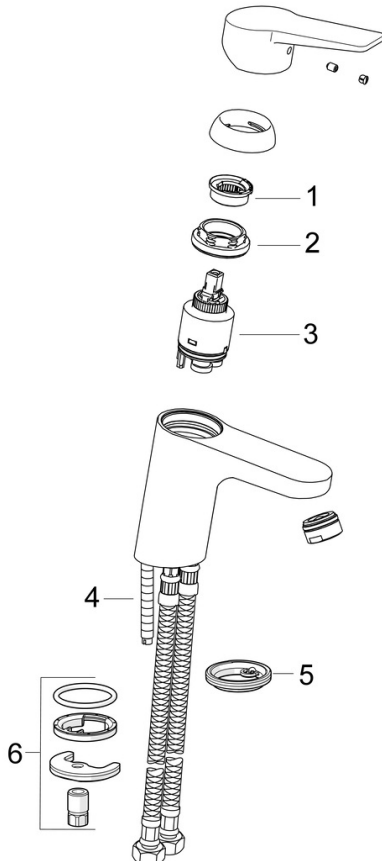

EAN: 4057304014338
static.hansa.com/090228333

- Washbasin
- Single-lever
- Deck mounted
- Matt black
- Fixed spout
- PCA® - constant flow rate regardless of pressure variations
- Hot/Cold symbols, Single operating lever/handle
- Limitation option for maximum temperature and flow-rate, Adjustable hot water stop (included, retrofittable)
- ø 35 mm ceramic cartridge for flow and temperature control
- Flexible inlet pipes
- Inner body made of DZR brass, Rapid installation system
- Without pop-up waste, Without draw-rod opening

Technical data

Flow properties

Flow-rate at 3 bar (with flow controller)	6.0 l/min
Pressure loss with flow (0.1 l/s)	2 bar

Technical properties

DN-size (nominal dimension)	DN15
Hot water supply	max. +70°C
Working pressure	1-10 bar
Connection size	G3/8
Projection	123 mm
Backflow prevention (EN1717)	AA
Material	Brass

Regulations

EN standard	EN 817
Noise class	I (ISO 3822)

Approvals and Declarations

KIWA	K6116/08
DVGW	NW-6506CQ0410
ABP	P-IX 38553/IA
Declaration of conformity	DoC

Spare parts

SP0902228333

	Name	Code
01	Temperature adjustment limiter	59912325
02	Tightening nut, M40x1	1003409V
03	Cartridge, 3.5 Classic	59913075
04	Fixing screw, M8x1, L=140	59912474
05	Bottom seal	59914591
06	Fixing set	59910749