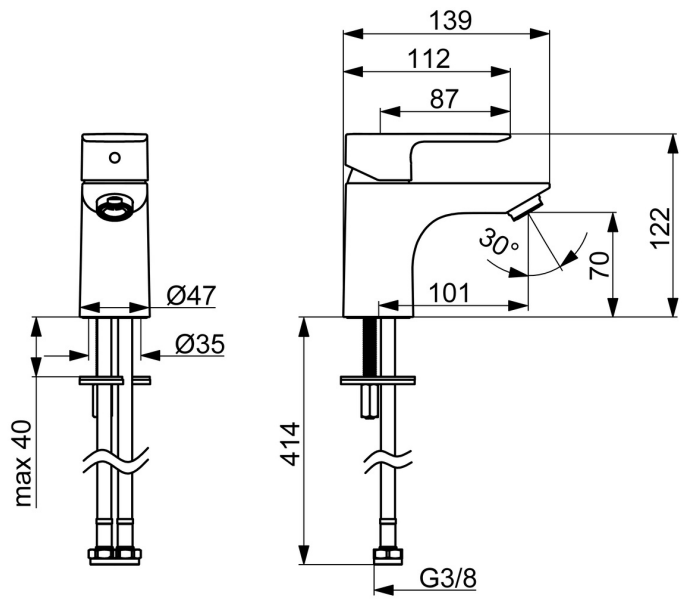

Spare parts

SP55402203

Name

Code