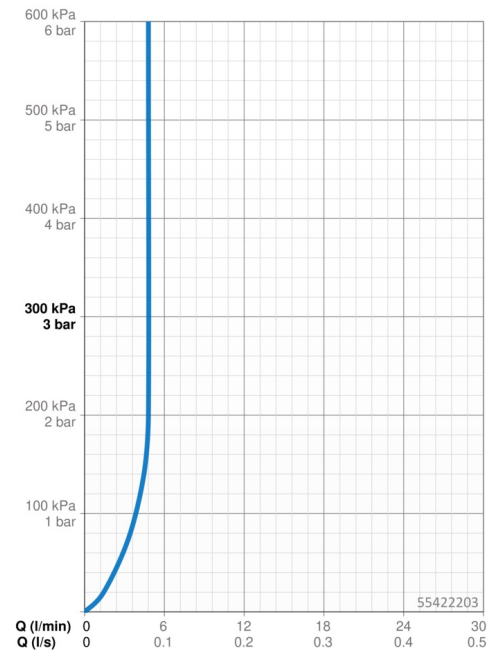

EAN: 4057304018978
static.hansa.com/55422203

- Washbasin
- Single-lever
- Deck mounted
- Chrome
- Fixed spout
- PCA® - constant flow rate regardless of pressure variations
- Hot/Cold symbols, Single operating lever/handle
- $\varnothing$ 35 mm ceramic cartridge for flow and temperature control
- Flexible inlet pipes
- Rapid installation system
- Without pop-up waste, Without draw-rod opening

Technical data

Flow properties

Flow-rate at 3 bar (with flow controller) **4.8 l/min**

Technical properties

DN-size (nominal dimension) **DN15**
Hot water supply **max. +70°C**
Working pressure **0.5-10 bar**
Connection size **G3/8**
Projection **101 mm**
Backflow prevention (EN1717) **AA**
Material **Brass**

Regulations

EN standard **EN 817**
Noise class **I (ISO 3822)**

Approvals and Declarations

ABP **PA-IX 10072/IO**