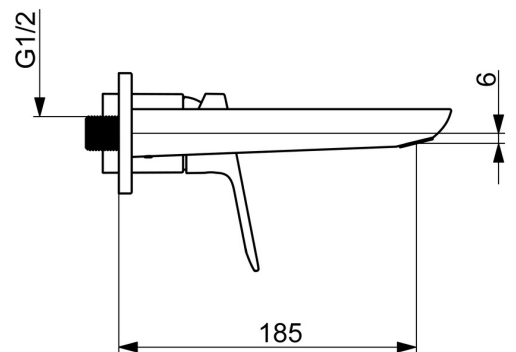

EAN: 4057304019036
static.hansa.com/55602103

- Washbasin
- Trim Kit, Single-lever
- Concealed wall mounting
- Chrome
- Fixed spout
- PCA® - constant flow rate regardless of pressure variations, Hidden aerator
- Hot/Cold symbols, Single operating lever/handle
- $\varnothing$ 35 mm ceramic cartridge for flow and temperature control

Technical data

Flow properties

Flow-rate at 3 bar (with flow controller) **6.0 l/min**

Technical properties

Hot water supply **max. +80°C**
Working pressure **0.5-10 bar**
Projection **185 mm**
Backflow prevention (EN1717) **AA**
Material **Brass**

Regulations

EN standard **EN 817**

Approvals and Declarations

EPD **S-P-07752**