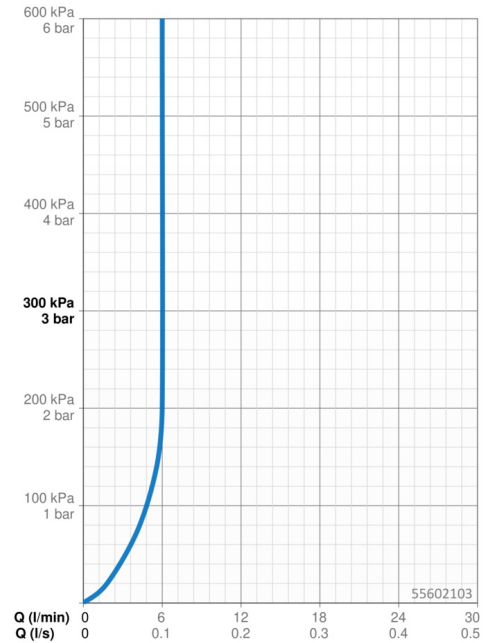

EAN: 4057304019036
static.hansa.com/55602103

- Washbasin
- Trim Kit, Single-lever
- Concealed wall mounting
- Chrome
- Fixed spout
- PCA® - constant flow rate regardless of pressure variations, Hidden aerator
- Hot/Cold symbols, Single operating lever/handle
- $\varnothing$ 35 mm ceramic cartridge for flow and temperature control

Technical data

Flow properties

Flow-rate at 3 bar (with flow controller) **6.0 l/min**

Technical properties

Hot water supply **max. +80°C**
Working pressure **0.5-10 bar**
Projection **185 mm**
Backflow prevention (EN1717) **AA**
Material **Brass**

Regulations

EN standard **EN 817**

Approvals and Declarations

EPD **S-P-07752**