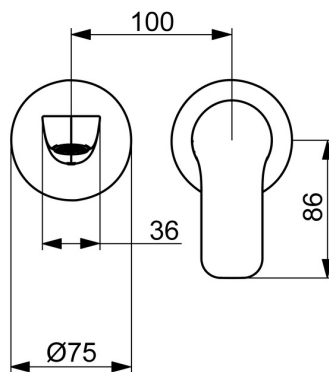

EAN: 4057304019036
static.hansa.com/55602103

- Washbasin
- Trim Kit, Single-lever
- Concealed wall mounting
- Chrome
- Fixed spout
- PCA® - constant flow rate regardless of pressure variations, Hidden aerator
- Hot/Cold symbols, Single operating lever/handle
- \varnothing 35 mm ceramic cartridge for flow and temperature control

Technical data

Flow properties

Flow-rate at 3 bar (with flow controller) **6.0 l/min**

Technical properties

Hot water supply **max. +80°C**
 Working pressure **0.5-10 bar**
 Projection **185 mm**
 Backflow prevention (EN1717) **AA**
 Material **Brass**

Regulations

EN standard **EN 817**

Approvals and Declarations

EPD **S-P-07752**

Spare parts

SP55602103

Name

Code