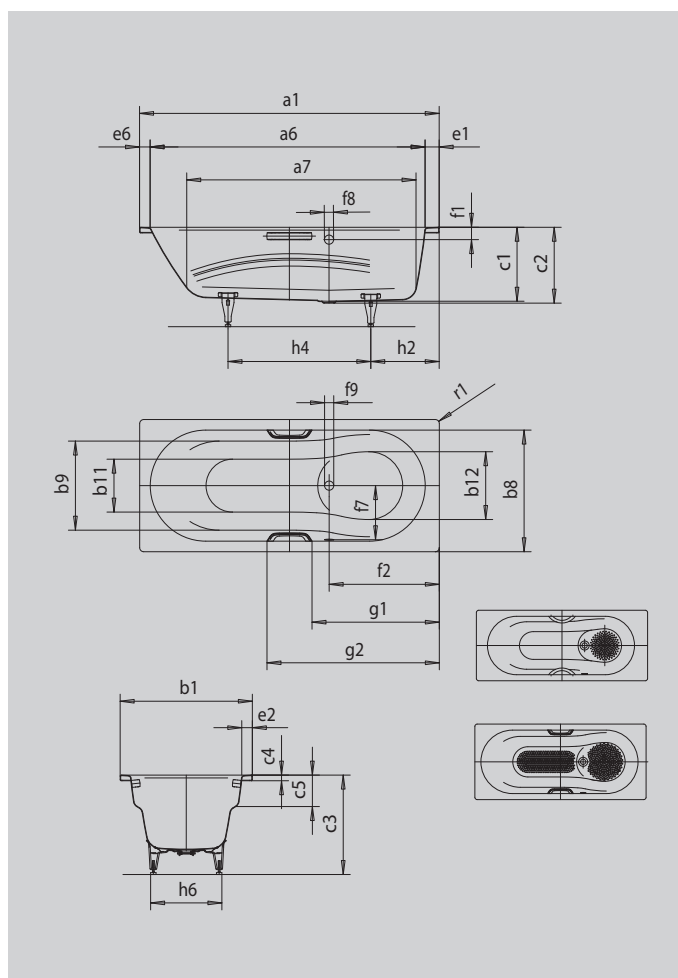

## VAIO SET STAR

- one-seater bath with side overflow and integrated arm rests
- combi-bath suitable for bathing and showering
- also available with grips
- made of KALDEWEI steel enamel

Similar illustration

Model		957
External length	a <sub>1</sub>	1600 mm
Internal length (top)	a <sub>6</sub>	1460 mm
Internal length (bottom)	a <sub>7</sub>	1200 mm
External width	b <sub>1</sub>	700 mm
Internal width bathing area (with; without armrest)	b <sub>8</sub> ; b <sub>9</sub>	580; 470 mm
Internal width (bottom)	b <sub>11</sub> ; b <sub>12</sub>	420; 475 mm
Depth inside	c <sub>1</sub>	420 mm
Depth incl. waste hole	c <sub>2</sub>	430 mm
Height with feet	c <sub>3</sub>	560 - 580 mm
Height of rim	c <sub>4</sub>	32 mm
Armrest depth	c <sub>5</sub>	175 mm
Width of rim (foot end; long side; head end)	e <sub>1</sub> ; e <sub>2</sub> ; e <sub>6</sub>	80; 60; 60 mm
Distance top edge to centre of overflow hole	f <sub>1</sub>	70 mm
Distance bath edge to centre of waste hole	f <sub>2</sub>	575 mm
Distance centre of waste hole to centre of overflow hole	f <sub>7</sub>	280 mm
Diameter of overflow hole	f <sub>8</sub>	Ø 52 mm
Diameter of waste hole	f <sub>9</sub>	Ø 52 mm
Distance bath edge (foot end) to start of grip	g <sub>1</sub>	672 mm
Distance bath edge (foot end) to end of grip	g <sub>2</sub>	928 mm
Distance foot end of bath edge to centre of foot	h <sub>2</sub>	435 mm
Distance between the feet	h <sub>4</sub>	625 mm
Width of feet max.	h <sub>6</sub>	425 mm
External radius	r <sub>1</sub>	8 mm
Water volume		100 l
Net weight		45 kg
Diameter of anti-slip		Ø 288 mm