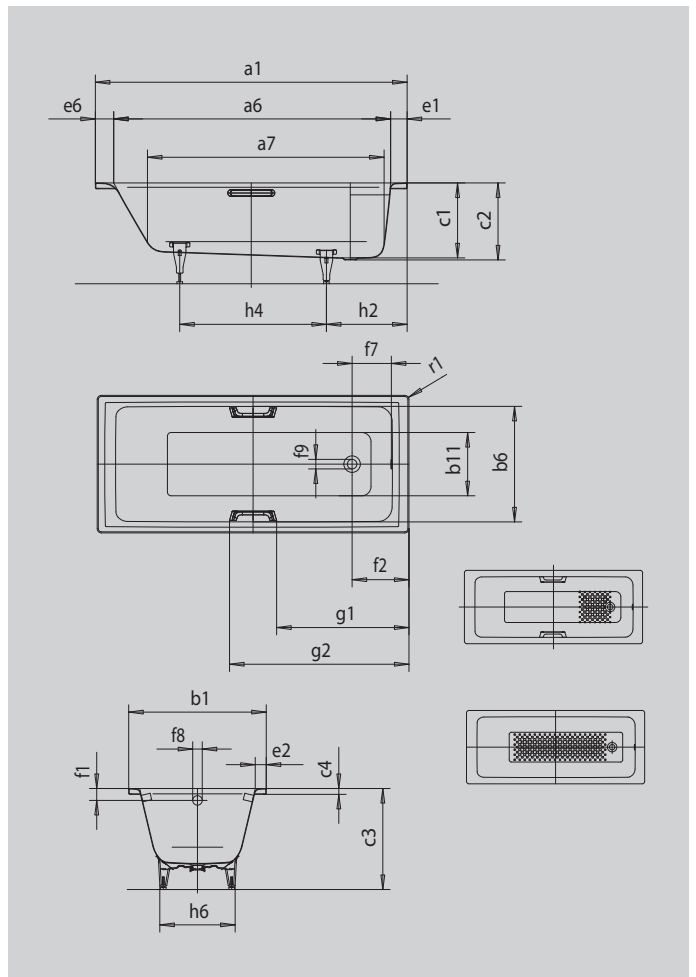

PURO PURO STAR

- Straight-lined, purist design
- Single-seat bath with waste positioned at the foot end
- Generous bathtub depth for comfortable bathing
- Flexible design options thanks to the perfect match with the PURO family
- Also available in selected sizes as a Limited Edition nature protect with a greatly reduced CO2 footprint

Similar illustration

GRIP ELEGANT PURISM

Model		691
External length [mm]	a_1	1700 mm
Internal length (top) [mm]	a_6	1510 mm
Internal length (bottom) [mm]	a_7	1280 mm
External width [mm]	b_1	800 mm
Internal width (top) [mm]	b_6	630 mm
Internal width (bottom) [mm]	b_{11}	460 mm
Depth inside [mm]	c_1	410 mm
Depth incl. waste hole [mm]	c_2	420 mm
Height with feet [mm]	c_3	552 - 565 mm
Height of rim [mm]	c_4	32 mm
Width of rim (foot end; long side; head end) [mm]	$e_1; e_2; e_6$	90; 85; 100 mm
Distance top edge to centre of overflow hole [mm]	f_1	65 mm
Distance bath edge to centre of waste hole [mm]	f_2	310 mm
Distance centre of waste hole to centre of overflow hole [mm]	f_7	214 mm
Diameter of overflow hole [mm]	f_3	Ø 52 mm
Diameter of waste hole [mm]	f_9	Ø 52 mm
Distance foot end of bath edge to centre of foot [mm]	h_2	445 mm
Distance between the feet [mm]	h_4	755 mm
Width of feet max. [mm]	h_6	480 mm
External radius [mm]	r_1	23 mm
Water volume [l]		141 l
Net weight [kg]		52 kg
Anti-slip		348 x 348 mm
Full anti-slip		924 x 348 mm

Subject to technical alterations, tolerances and errors. Similar illustration. 70 litres displacement on average.

KALDEWEI