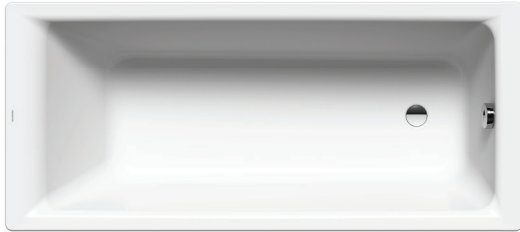

PURO PURO STAR

- Straight-lined, purist design
- Single-seat bath with waste positioned at the foot end
- Generous bathtub depth for comfortable bathing
- Flexible design options thanks to the perfect match with the PURO family
- Also available in selected sizes as a Limited Edition nature protect with a greatly reduced CO2 footprint

Similar illustration

GRIP ELEGANT PURISM

Model		691
External length [mm]	a_1	1700 mm
Internal length (top) [mm]	a_6	1510 mm
Internal length (bottom) [mm]	a_7	1280 mm
External width [mm]	b_1	800 mm
Internal width (top) [mm]	b_6	630 mm
Internal width (bottom) [mm]	b_{11}	460 mm
Depth inside [mm]	c_1	410 mm
Depth incl. waste hole [mm]	c_2	420 mm
Height with feet [mm]	c_3	552 - 565 mm
Height of rim [mm]	c_4	32 mm
Width of rim (foot end; long side; head end) [mm]	$e_1; e_2; e_6$	90; 85; 100 mm
Distance top edge to centre of overflow hole [mm]	f_1	65 mm
Distance bath edge to centre of waste hole [mm]	f_2	310 mm
Distance centre of waste hole to centre of overflow hole [mm]	f_7	214 mm
Diameter of overflow hole [mm]	f_3	Ø 52 mm
Diameter of waste hole [mm]	f_9	Ø 52 mm
Distance foot end of bath edge to centre of foot [mm]	h_2	445 mm
Distance between the feet [mm]	h_4	755 mm
Width of feet max. [mm]	h_6	480 mm
External radius [mm]	r_1	23 mm
Water volume [l]		141 l
Net weight [kg]		52 kg
Anti-slip		348 x 348 mm
Full anti-slip		924 x 348 mm