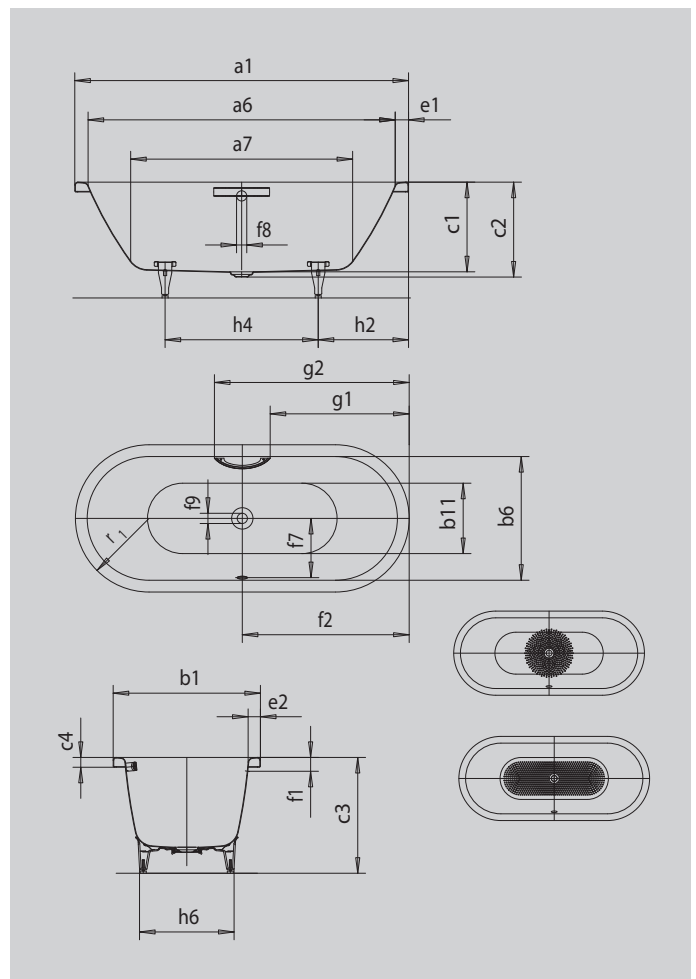

CENTRO DUO OVAL

- pure simplicity and unpretentious elegance distinguish these baths
- enamelled waste cover and overflow knob integrated in the bath design (also available with filling function)
- bathing with a friend: two identical back rests and centrally positioned waste
- made of KALDEWEI steel enamel

Similar illustration

GRIP DISCREET OPULENCE

Model		128
External length	a ₁	1800 mm
Internal length (top)	a ₆	1680 mm
Internal length (bottom)	a ₇	1230 mm
External width	b ₁	800 mm
Internal width (top)	b ₆	680 mm
Internal width (bottom)	b ₁₁	560 mm
Depth inside	c ₁	460 mm
Depth incl. waste hole	c ₂	485 mm
Height with feet	c ₃	595 - 630 mm
Height of rim	c ₄	50 mm
Width of rim (foot end; long side)	e ₁ ; e ₂	60; 60 mm
Distance top edge to centre of overflow hole	f ₁	70 mm
Distance bath edge to centre of waste hole	f ₂	900 mm
Distance centre of waste hole to centre of overflow hole	f ₇	332 mm
Diameter of overflow hole	f ₈	Ø 52 mm
Diameter of waste hole	f ₉	Ø 52 mm
Distance bath edge (foot end) to start of grip	g ₁	758 mm
Distance bath edge (foot end) to end of grip	g ₂	1042 mm
Distance foot end of bath edge to centre of foot	h ₂	600 mm
Distance between the feet	h ₄	600 mm
Width of feet max.	h ₆	540 mm
External radius	r ₁	400 mm
Water volume		195 l
Net weight		53 kg
Pedestal		5032
Diameter of anti-slip		Ø 435 mm
Full anti-slip		900 x 300 mm