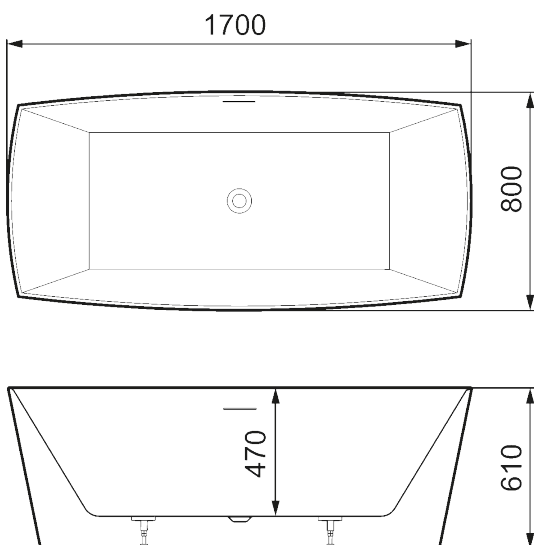

## MORA MARE V

A slimline design at a mere 15mm thickness with a striking curved, angular design that draws the eye. Its design gives a generous experience that you can really sink into. A beautiful bath that projects a spa sensuality.

### In any color you want

Article number: 951105

Description: White, L1700 x W800 x H600

- Freestanding bathtub in acrylic
- Double-sided model - relaxing soak at either end of the tub
- Pre-installed white bottom valve
- Discrete integrated overflow
- Slimline
- Volume: 310 l
- Weight: 56 kg