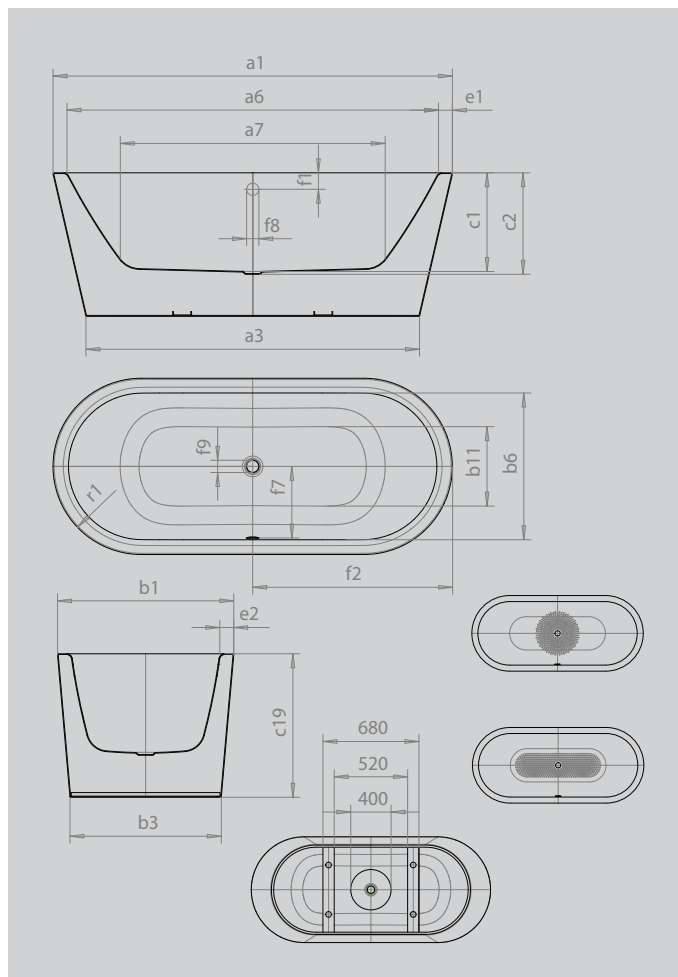

MEISTERSTÜCK CLASSIC DUO OVAL

- freestanding bathtub with seamless enamelled panelling blends into a monolithic symphony made of KALDEWEI steel enamel
- archetypal design with oval contours and a stunning conical exterior appeals anywhere in the room. The distinctly narrow edge lends the bath a uniquely harmonious aesthetic
- two gently sloping backrests and the central waste and overflow fitting ensure relaxed bathing with a partner
- the Meisterstück is available with optional extras such as easy-clean finish for unrivalled hygiene and the KALDEWEI COMFORT LEVEL waste and overflow fitting

Similar illustration

Model		1113
External length	a ₁	1700 mm
External length (bottom)	a ₃	1418 mm
Internal length (top)	a ₆	1580 mm
Internal length (bottom)	a ₇	1130 mm
External width	b ₁	750 mm
External width (bottom)	b ₃	643 mm
Internal width (top)	b ₆	630 mm
Internal width (bottom)	b ₁₁	500 mm
Depth inside	c ₁	420 mm
Depth incl. waste hole	c ₂	430 mm
Height of bath	c ₁₉	610 mm
Width of rim (foot end; long side)	e ₁ ; e ₂	60; 60 mm
Distance top edge to centre of overflow hole	f ₁	70 mm
Distance bath edge to centre of waste hole	f ₂	850 mm
Distance centre of waste hole to centre of overflow hole	f ₇	305 mm
Diameter of overflow hole	f ₈	Ø 52 mm
Diameter of waste hole	f ₉	Ø 52 mm
External radius	r ₁	375 mm
Water volume		124 l
Net weight		117 kg
Fill fitting connection		1/2"
Waste connection diameter		Ø 40/50
Diameter of anti-slip		Ø 435 mm
Full anti-slip		900 x 300 mm