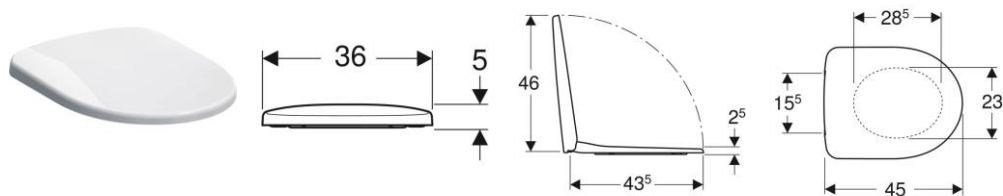

Geberit Selnova WC seat, fastening from above

Example image

Technical data

Product material

Duroplast

Art. no.	Colour / surface	Quick-release hinges	Soft-closing mechanism	Fastening	Hinge material	
500.333.01.1	white	no	yes	from above	Brass chrome-plated	New